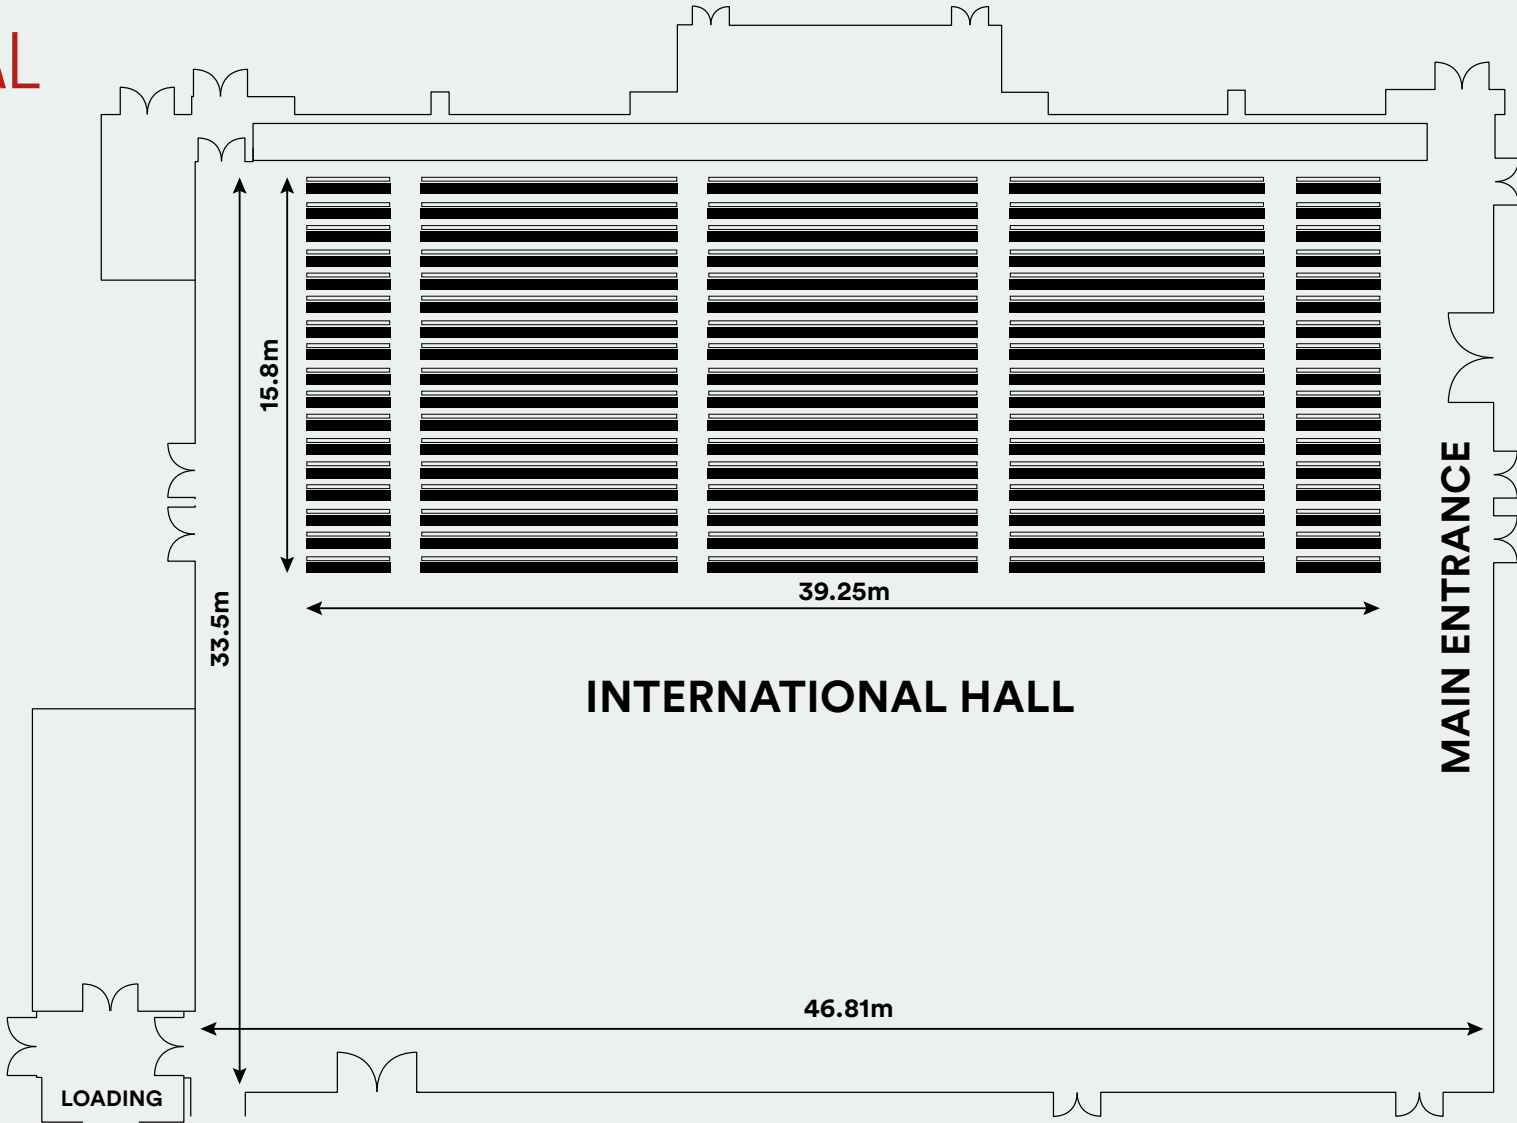

INTERNATIONAL HALL

The multi-purpose International Hall has a maximum capacity of 2000 people. Favoured for comedy gigs, concerts, wedding fairs, sporting tournaments, dance events and exhibitions alike, the space is completely adaptable.

INTERNATIONAL HALL PLAN

INTERNATIONAL HALL PLANS, DIMENSIONS AND SPECIFICATIONS

Dimensions

Length - 46.81m

Width - 33.5m

Height (to lights) - 9.88m

Capacities

Standing - 2000

Equipment

Trestle tables x 100

Tiered seating x 1136
measures 39.25m x 15.8m
when fully extended

Folding chairs x 400

Staging
max of 12.19m x 7.32m

Other Features

Dressing rooms

Showers

LOCATION

Brentwood Centre
Doddinghurst Road
Brentwood
Essex
CM15 9NN

Brentwood Centre is ideally located just 1.5 miles from the M25. Brentwood Station is on the Elizabeth Line, approximately 20 minutes from Central London, and is under 2 miles from the venue.