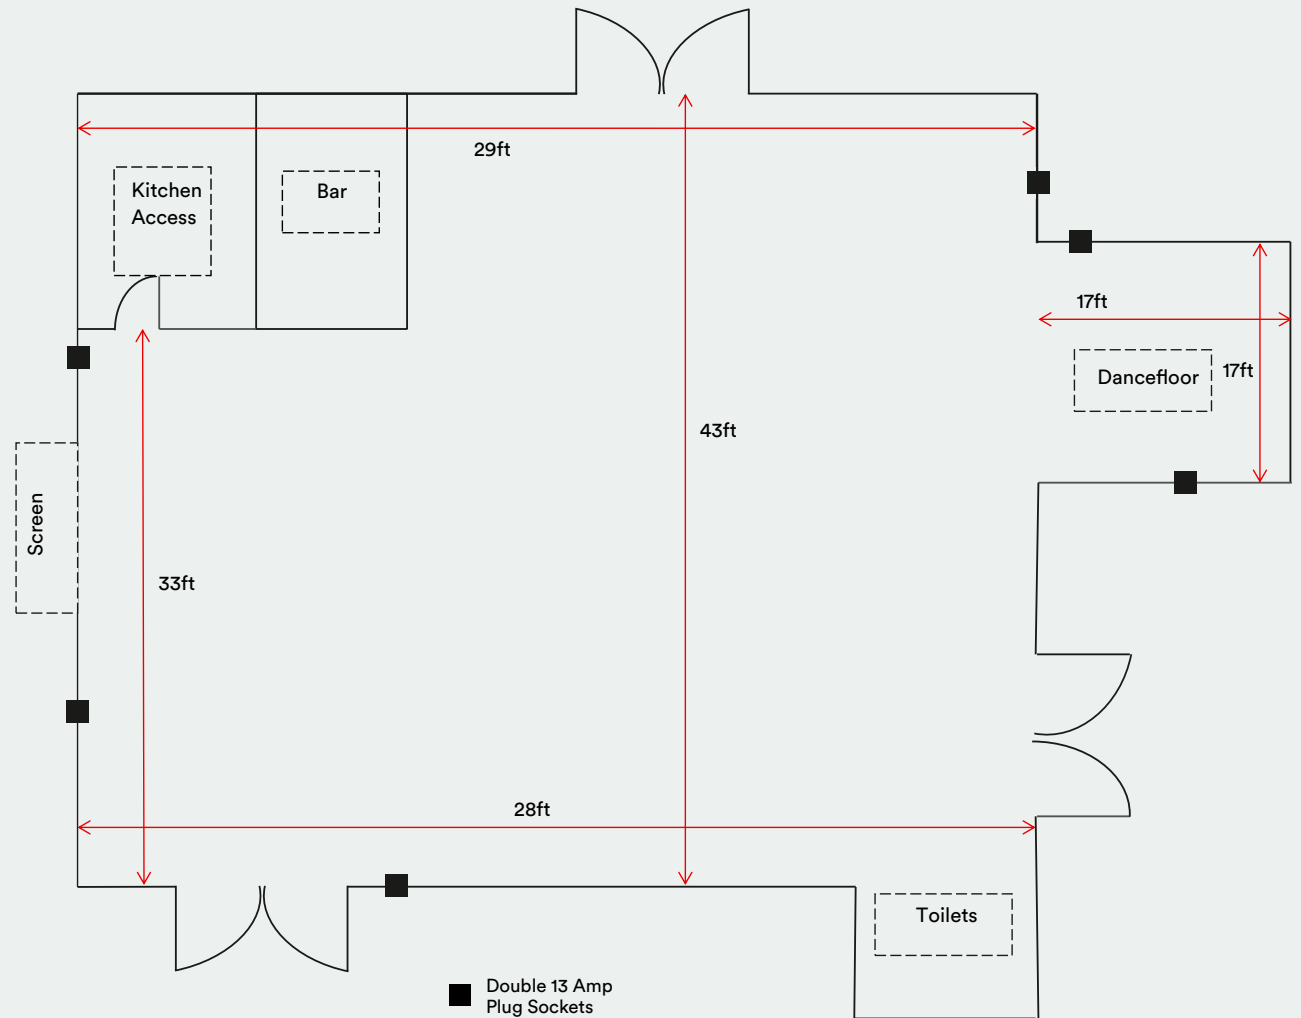

Equipment

130 x chairs

12 x 4ft trestle tables

3 x 6ft trestle tables

12 x round tables

AV (DJ, sound equipment, projector & screen)

12 x uplighters

STUDIO

Our multi-purpose studio has recently been upgraded and is available to hire for a range of community activities and classes. The light and airy space measures 5.1m by 6.9m by 1.2 (W x L x H) and can hold up to 30 people for activities.