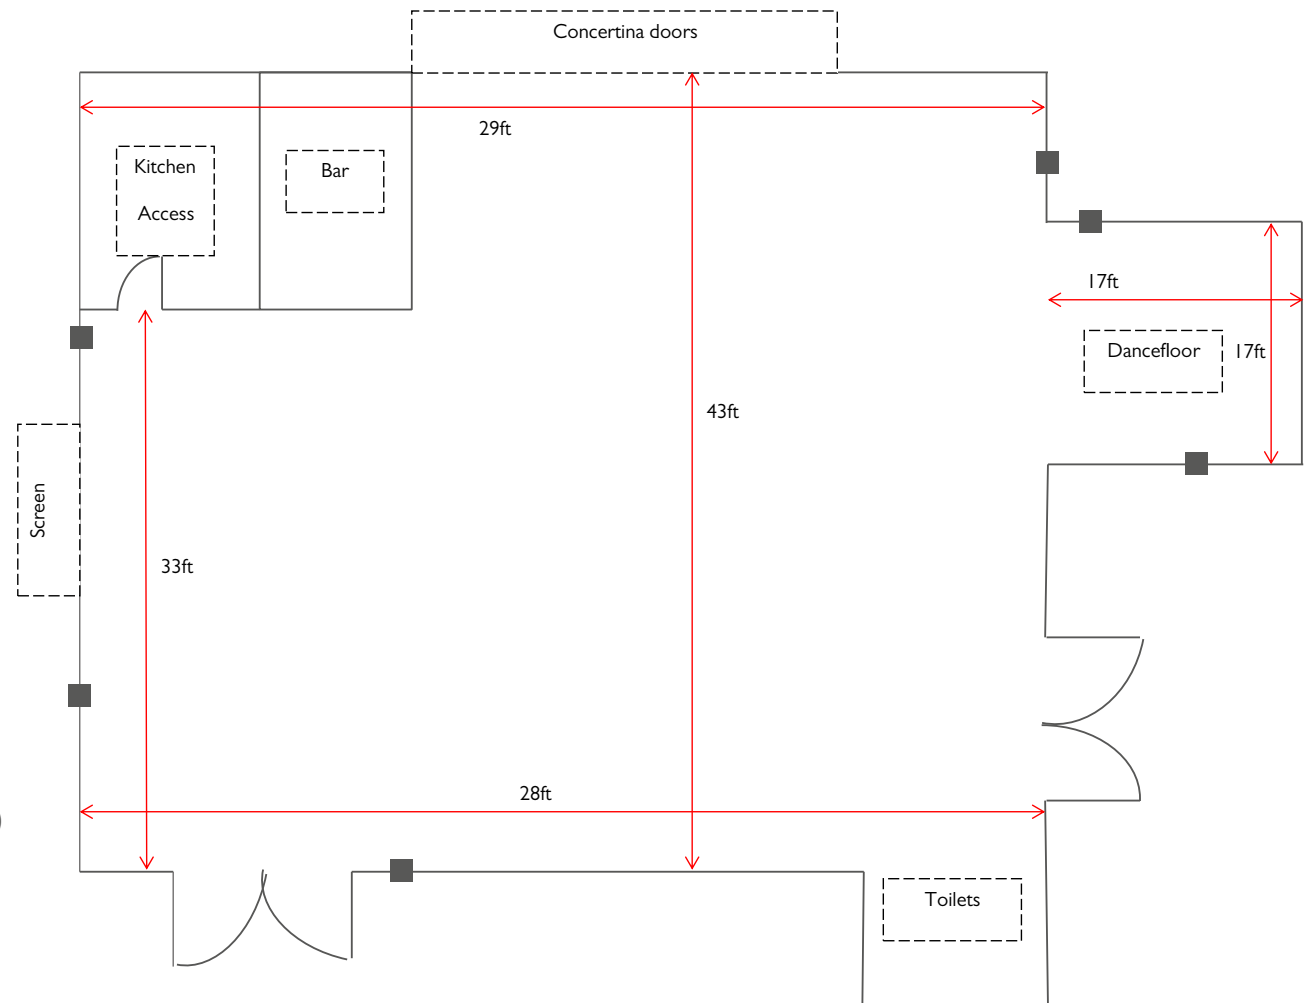

Function Room

Plans, dimensions & specifications.

Capacities

Banquet style: 100

Cabaret style: 80

Theatre style: 100

Standing: 150

Power

Numerous 13 amp sockets

Equipment

130 x chairs

12 x 4ft trestle tables

3 x 6ft trestle tables

12 x round tables

AV (DJ, sound equipment, projector and screen)

12 x uplighters

■ Double 13 Amp Plug Sockets