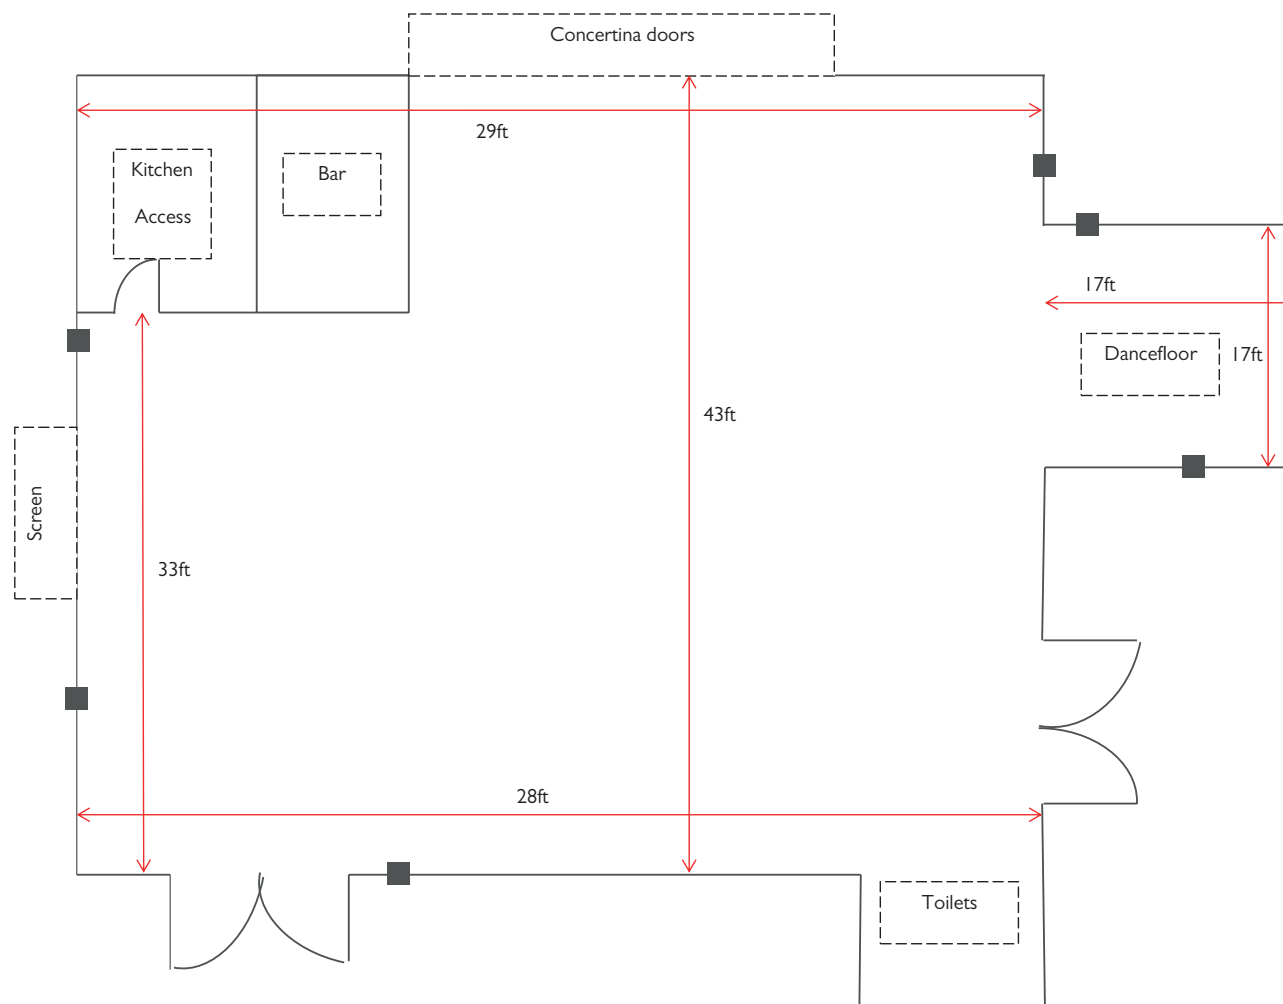

Function Room

Plans, dimensions & specifications.

Capacities

Banquet style: 100

Cabaret style: 80

Theatre style: 100

Standing: 150

Power

Numerous 13 amp sockets

Equipment

130 x chairs

12 x 4ft trestle tables

3 x 6ft trestle tables

12 x round tables

AV (DJ, sound equipment, projector and screen)

12 x uplighters

■ Double 13 Amp Plug Sockets