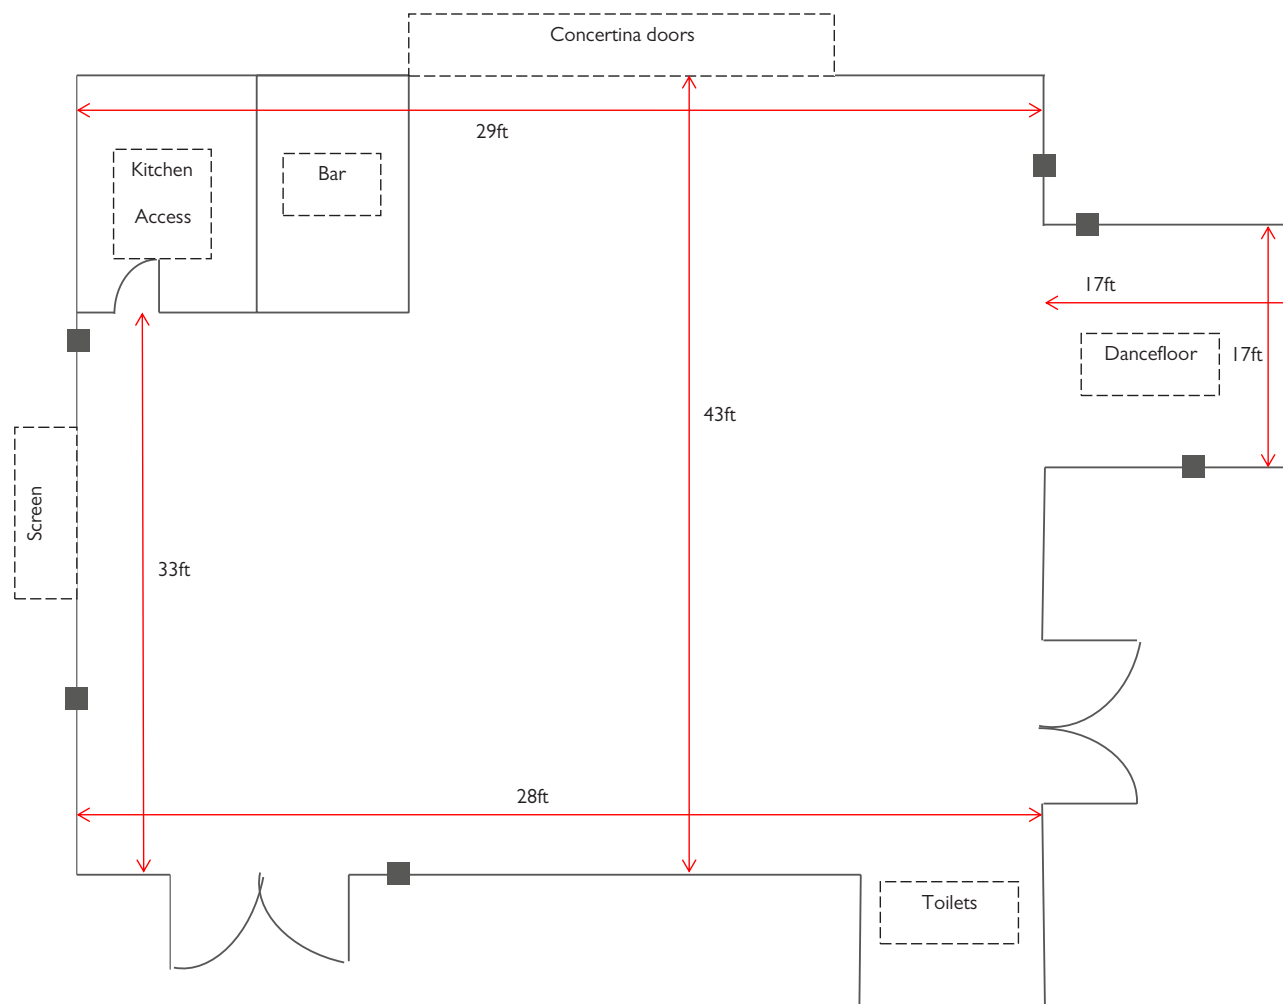

Function Room

Plans, dimensions & specifications.

Capacities

Banquet style: 100

Cabaret style: 80

Theatre style: 100

Standing: 150

Power

Numerous 13 amp sockets

Equipment

130 x chairs

12 x 4ft trestle tables

3 x 6ft trestle tables

12 x round tables

AV (DJ, sound equipment, projector and screen)

12 x uplighters

■ Double 13 Amp Plug Sockets