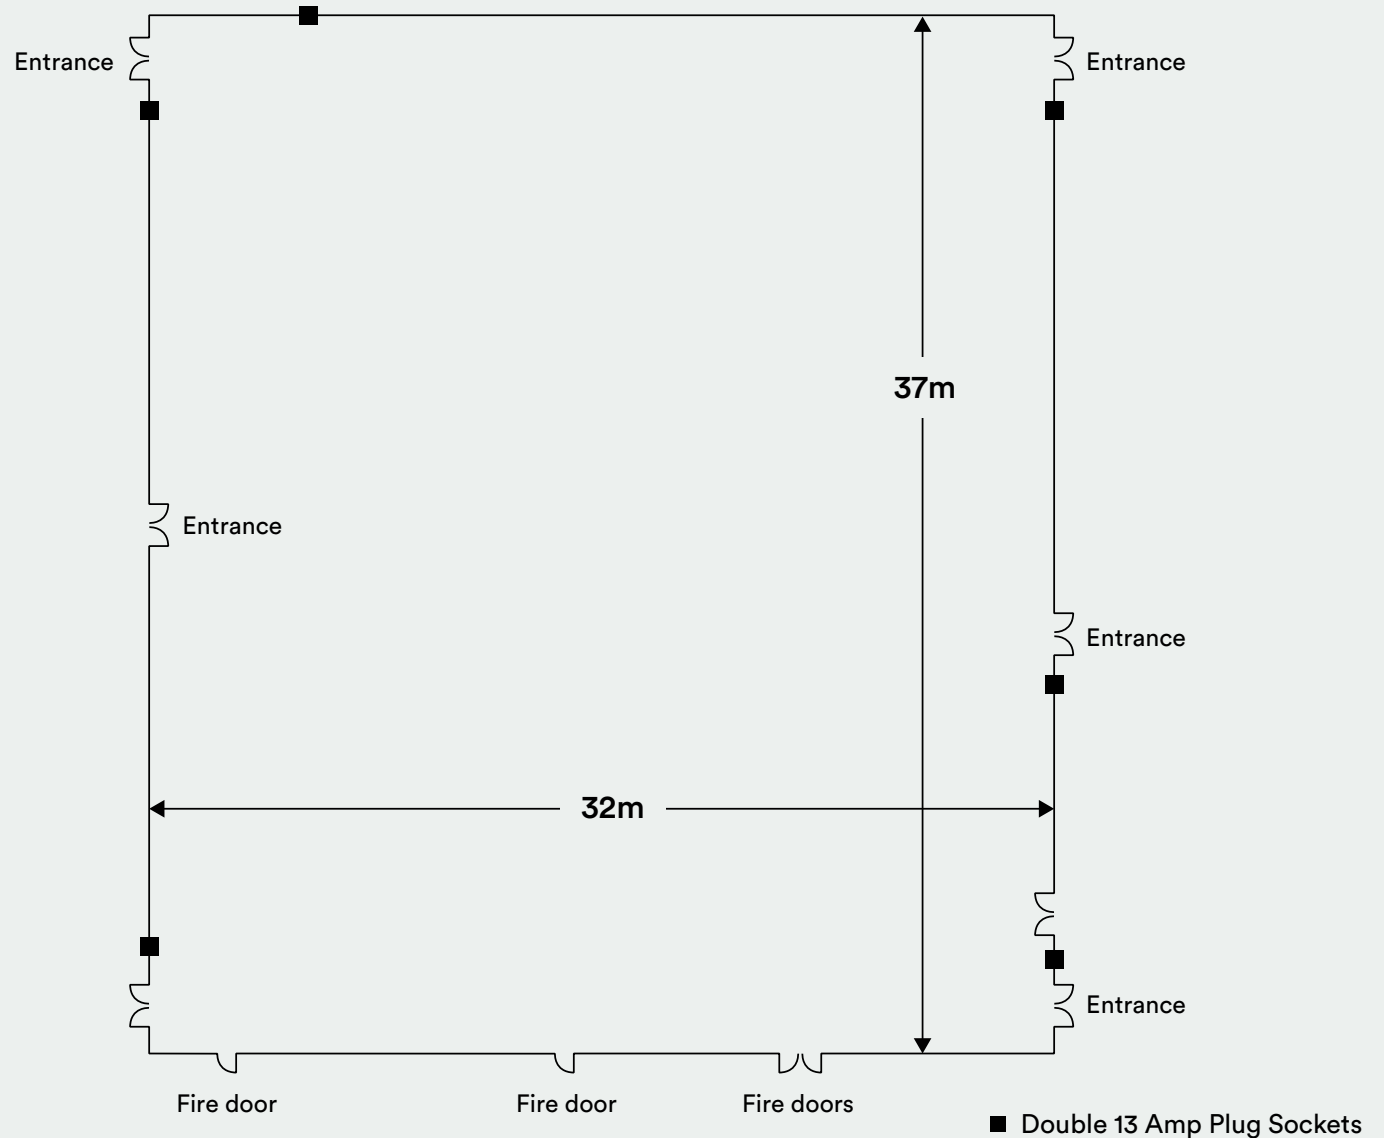

SPORTS HALL

The spacious and versatile sports hall has capacity for up to 915 people and is regularly hired for sporting events, including professional and semi-professional basketball matches, dance, skating, fencing, gymnastics and volleyball, as well as community events, fayres and exhibitions.

Dimensions

1,184m²

37m x 32m x 9.75m (LxWxH)

Power

7 double 13 amp sockets

Lighting

225 (lux)

Equipment

Bleacher seating for 800

10 trestle tables

*Quantities may vary