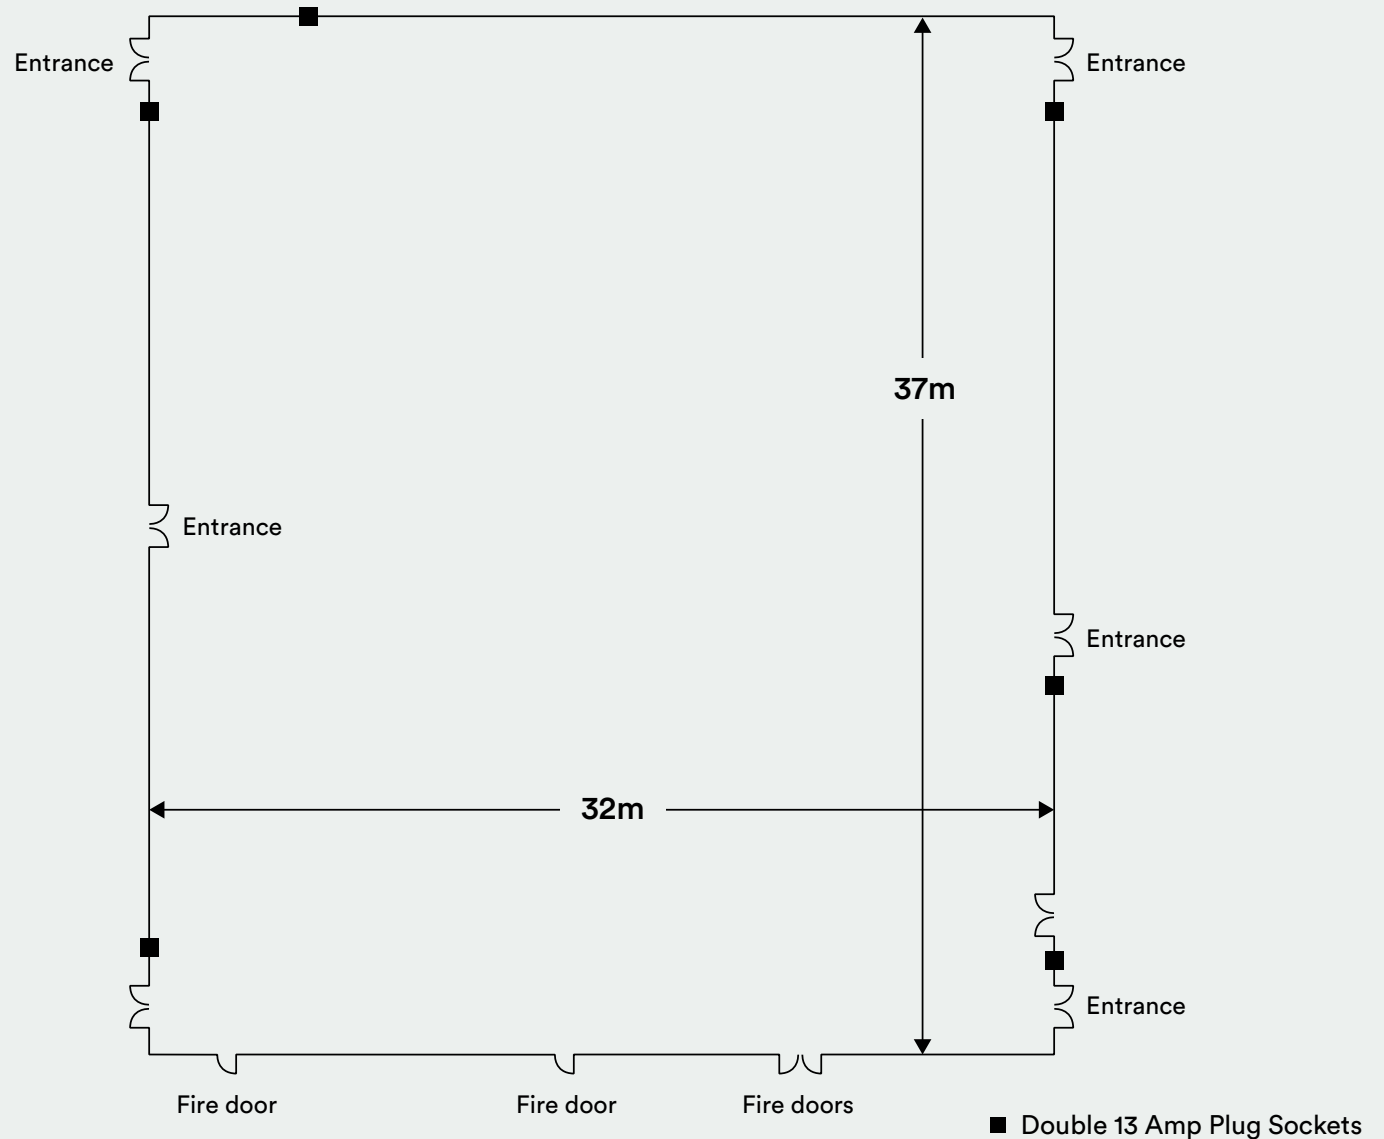

SPORTS HALL

The spacious and versatile sports hall has capacity for up to 915 people and is regularly hired for sporting events, including professional and semi-professional basketball matches, dance, skating, fencing, gymnastics and volleyball, as well as community events, fayres and exhibitions.

Dimensions

36m x 36m x 11.5m (L x W x H)

Power

7 double 13 amp sockets

Lighting

225 (lux)

Equipment

Bleacher seating for 800

10 trestle tables

*Quantities may vary