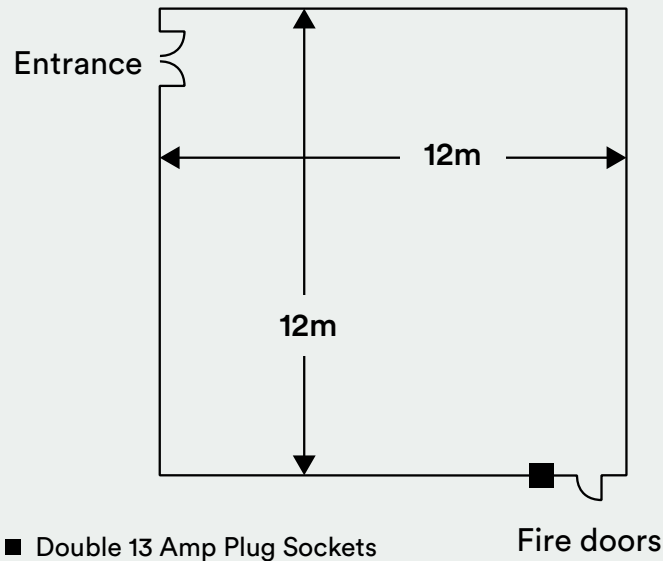

MEETING ROOM

Perfect for meetings on neutral ground, team away days, brainstorming sessions or community groups, our Meeting Room has everything you'll need and we can also help with catering too.

Dimensions

144m²

Capacity

80

Lighting

230 (lux)

Equipment

9 tables

20 chairs

AV equipment available

*Quantities may vary