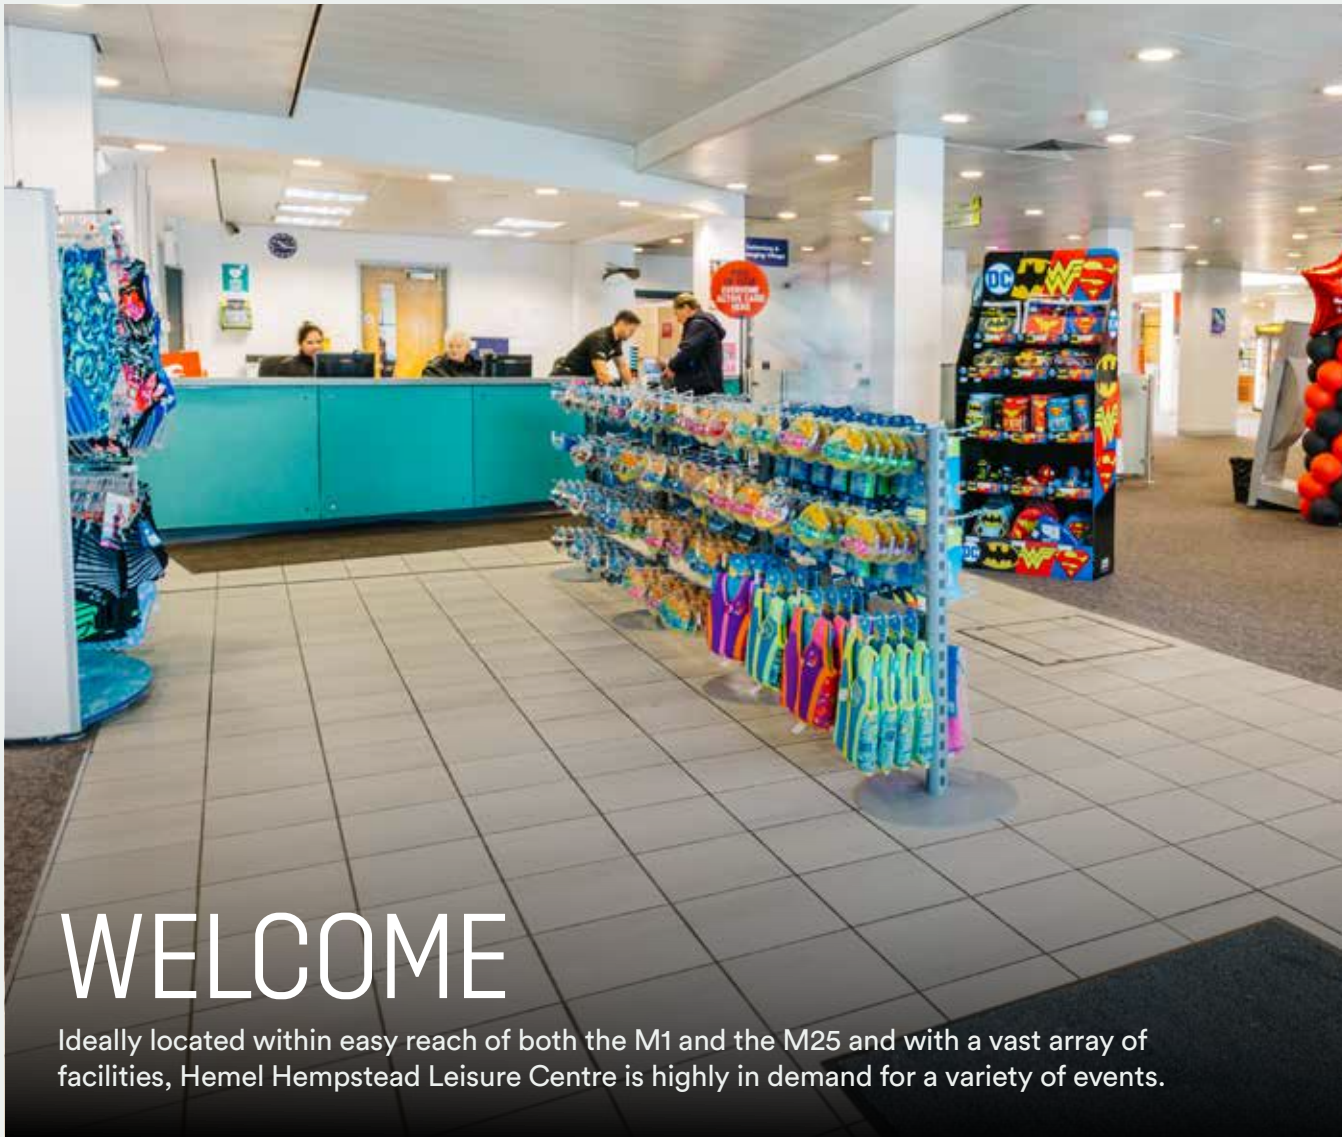

EVENT
HIRE

HEMEL HEMPSTEAD LEISURE CENTRE

AN IDEAL LOCATION FOR A WIDE RANGE OF EVENTS

WELCOME

Ideally located within easy reach of both the M1 and the M25 and with a vast array of facilities, Hemel Hempstead Leisure Centre is highly in demand for a variety of events.