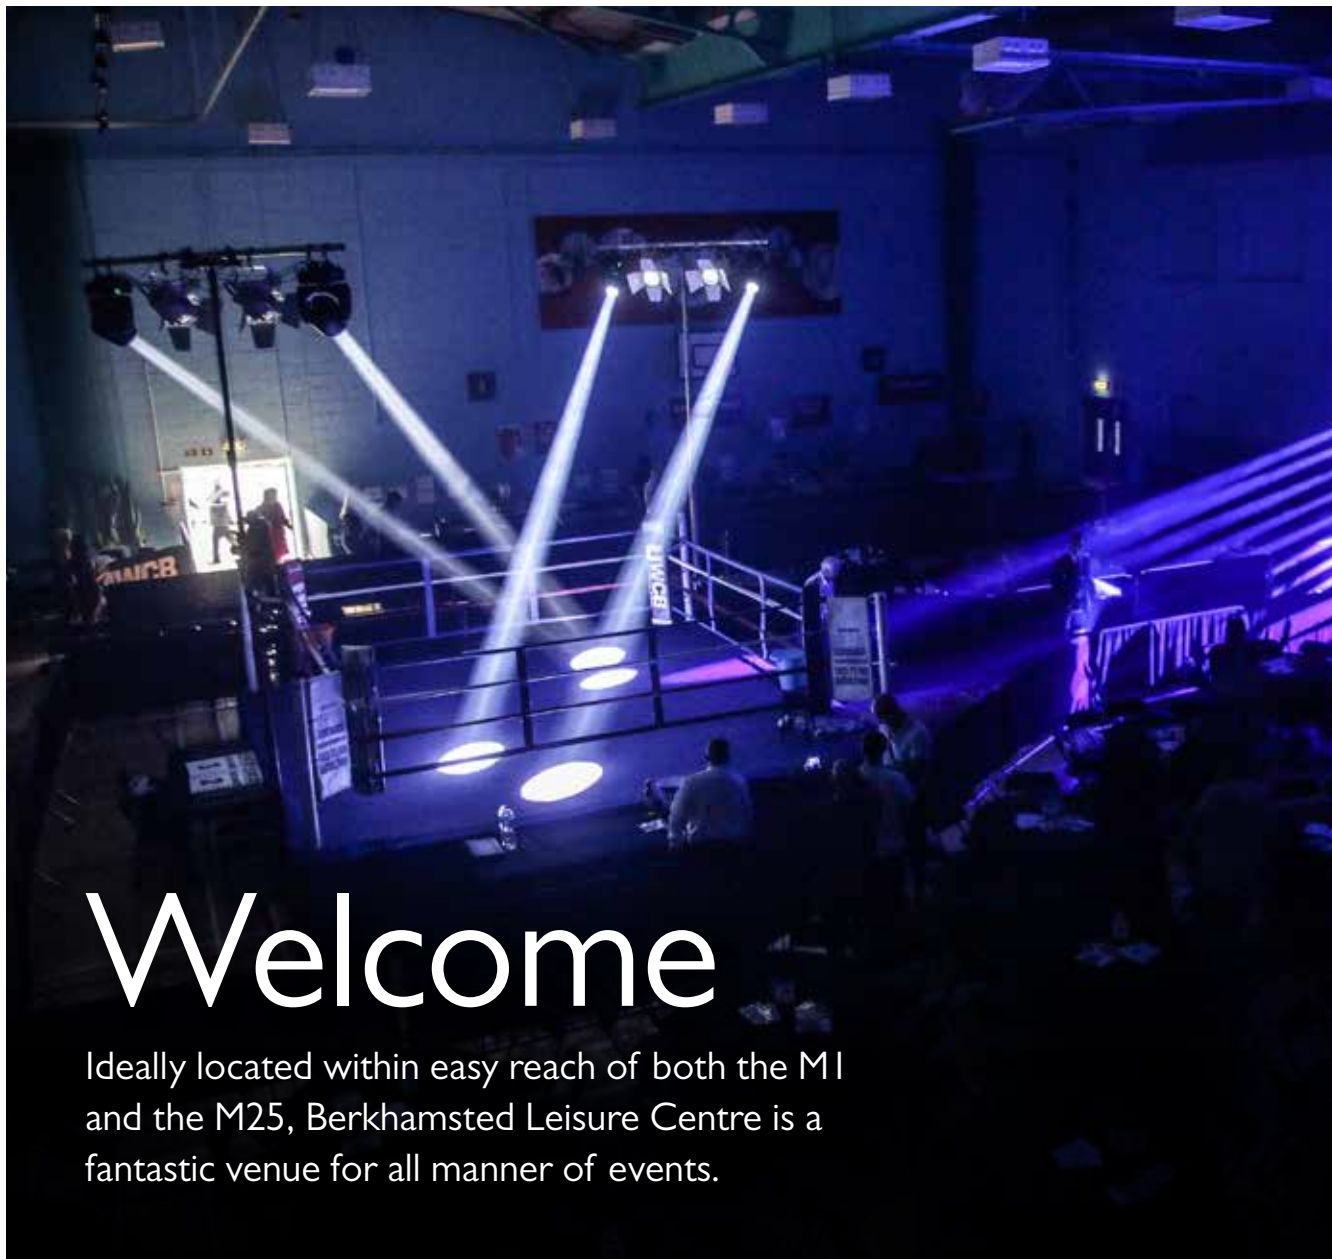

BERKHAMSTED LEISURE CENTRE

EVERYONEEVENTS

everyone
ACTIVE

www.everyoneevents.com

Sports Hall

The spacious and versatile sports hall has capacity for 800 people and is regularly hired for sporting events such as karate, boxing, basketball, volleyball and dancing, as well as fairs and exhibitions.

Size

726m²

33.6m x 21.6m

Power

8 double 13 amp sockets

Lighting

176 (lux)

Equipment