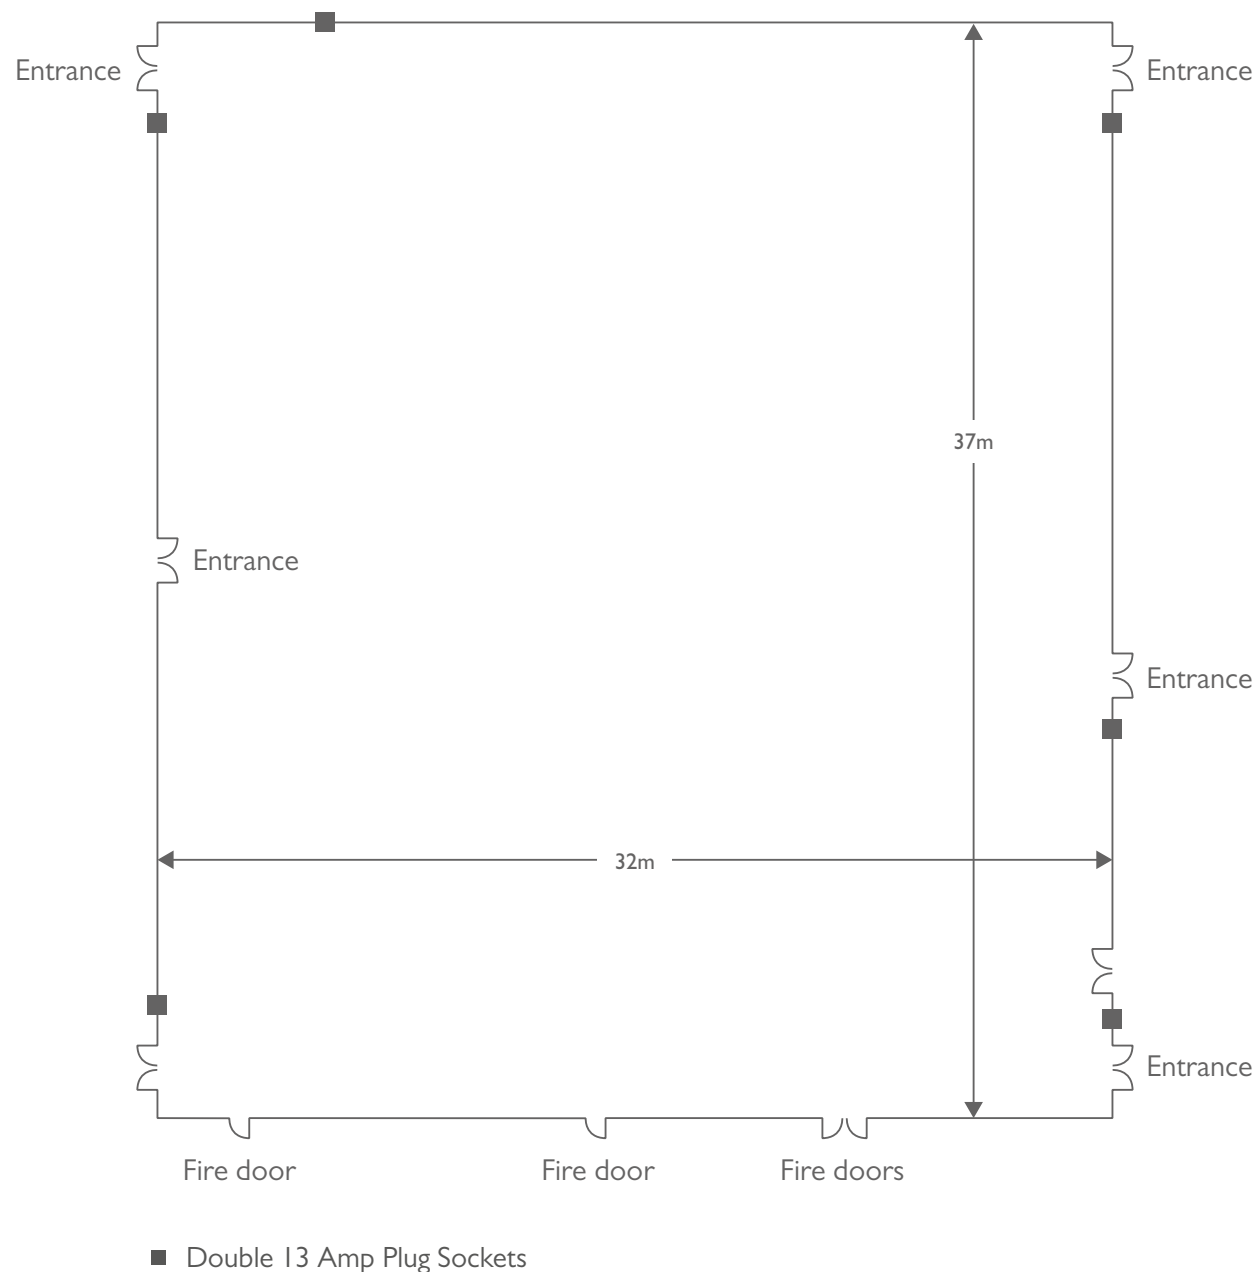

Sports Hall

The spacious and versatile sports hall has capacity for up to 915 people and is regularly hired for sporting events, including professional and semi-professional basketball matches, dance, skating, fencing, gymnastics and volleyball, as well as community events, fayres and exhibitions.

Size

1,184m²

37m x 32m x 9.75m (LxWxH)

Power

7 double 13 amp sockets

Lighting

225 (lux)

Equipment

Bleacher seating for 800

10 trestle tables

Quantities may vary