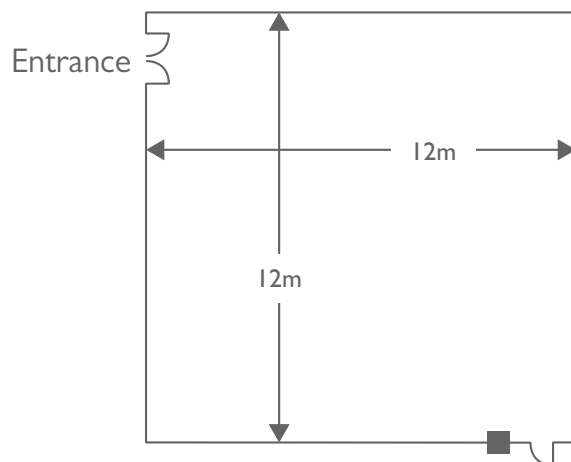

Meeting Room

Perfect for meetings on neutral ground, team away days, brainstorming sessions or community groups, our Meeting Room has everything you'll need and we can also help with catering too.

Size

144m²

Capacity

80

Lighting

230 (lux)

Equipment

9 tables

20 chairs

AV equipment available

Quantities may vary