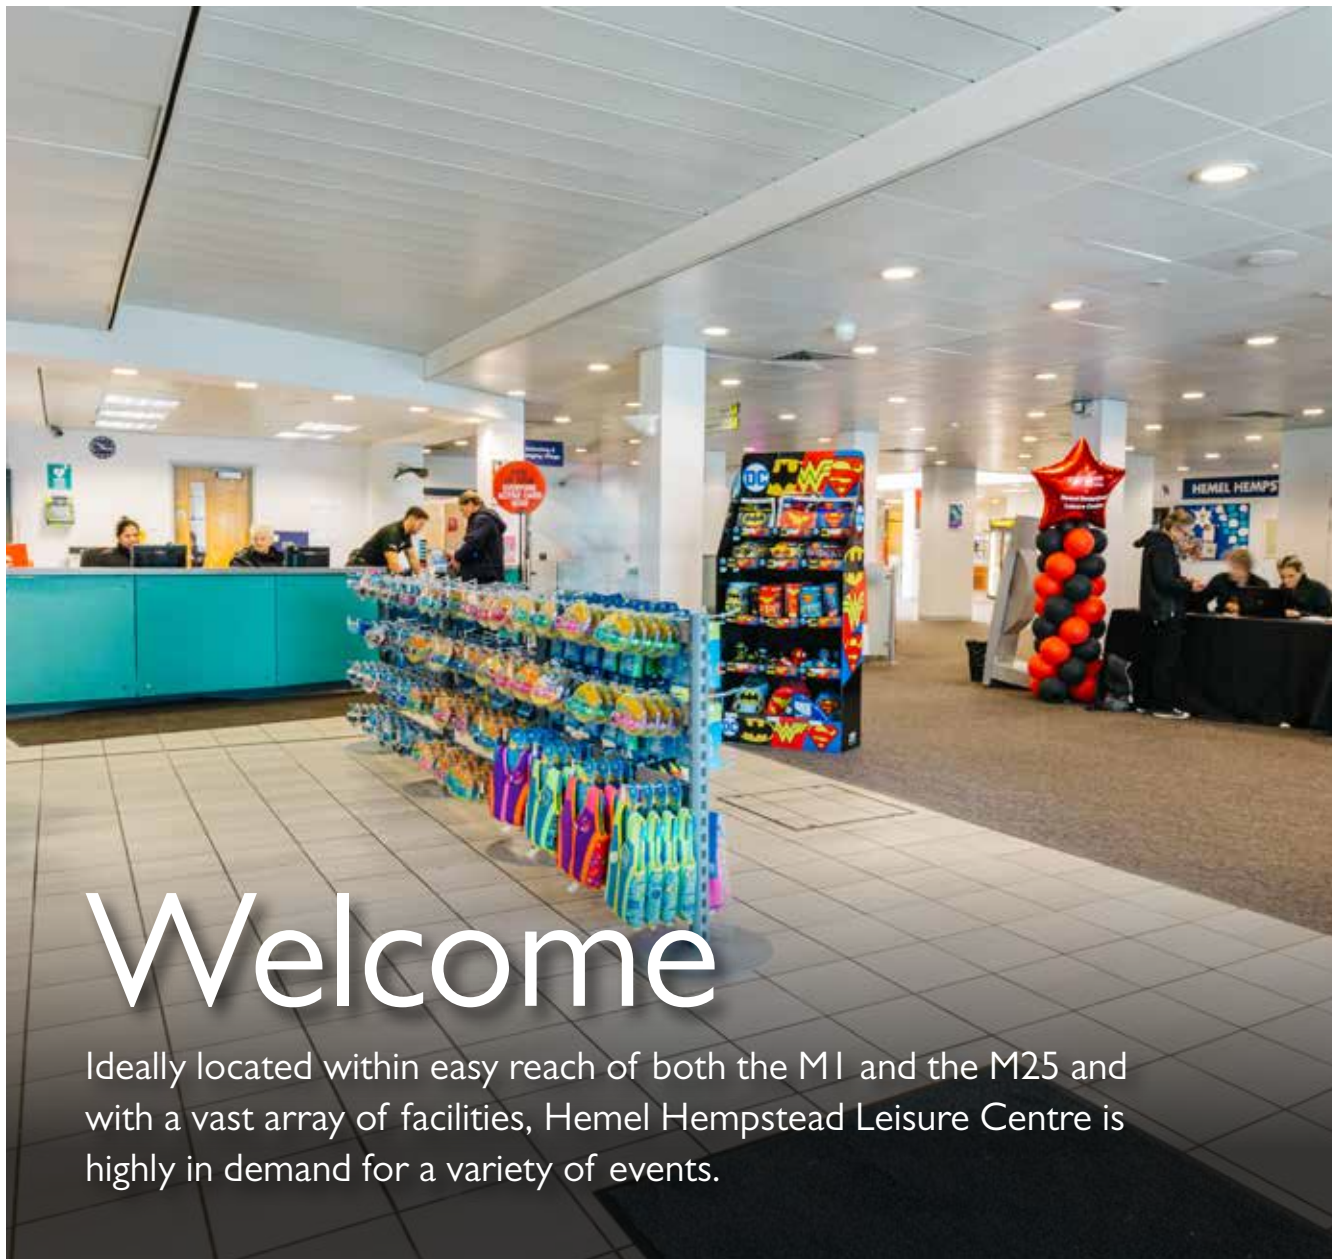

HEMEL HEMPSTEAD LEISURE CENTRE

EVERYONEEVENTS

everyone
ACTIVE

www.everyoneevents.com

Welcome

Ideally located within easy reach of both the M1 and the M25 and with a vast array of facilities, Hemel Hempstead Leisure Centre is highly in demand for a variety of events.