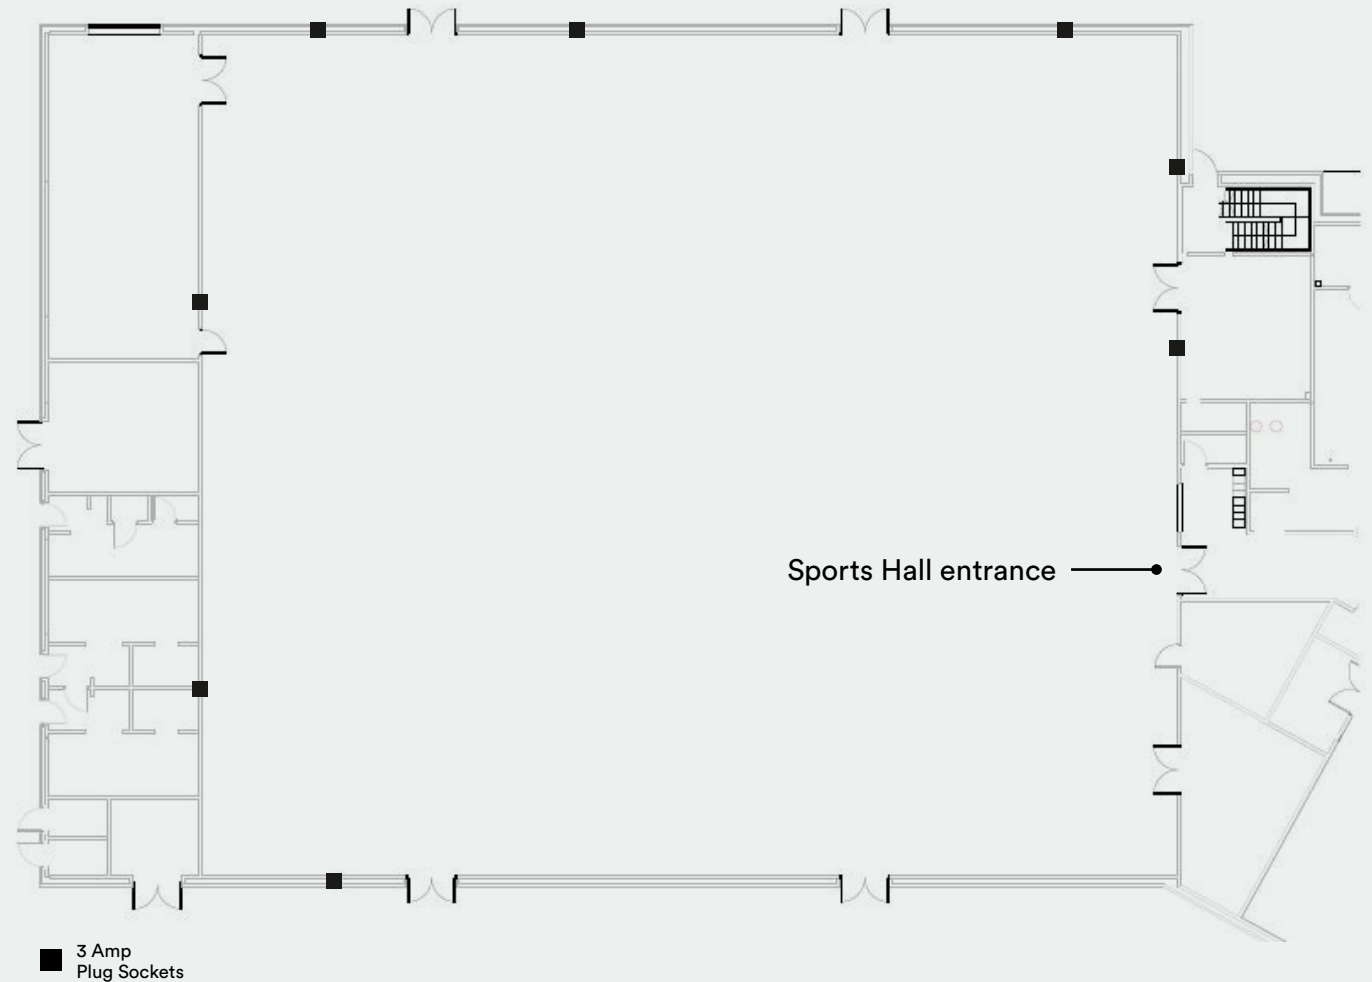

Dimensions

1,400m²
35m x 40m x 12m

Lighting

300 lux

Features & Equipment

Temporary carpeting
Chairs x 200
Viewing balcony for 30
Trestle tables x 20
Staging (3m x 6m)

*Quantities may vary

SWIMMING POOLS

Main Pool

Eight-lane
25m x 8.5m
1m - 2m deep
Tiered spectator seating for 250
Automatic Electronic Timing (AOE)
Electronic scoreboard
Starting pads
Blocks, buttons and flags

Training Pool

Four-lane
25m x 10m
0m - 1.6m deep
Movable floor