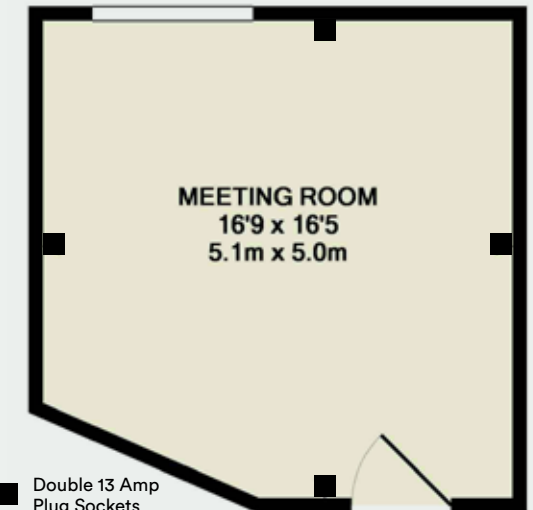

MEETING ROOM

The air-conditioned 20-person capacity room, which overlooks the driving range, is ideal for smaller private functions or any sort of meeting, with audio/visual equipment, flipcharts and wireless internet all included.

Capacities

Banquet style: 20

Theatre style: 20

Standing: 20

Dimensions

Length - 5.1m

Width - 5m

Equipment

20 chairs

6 tables