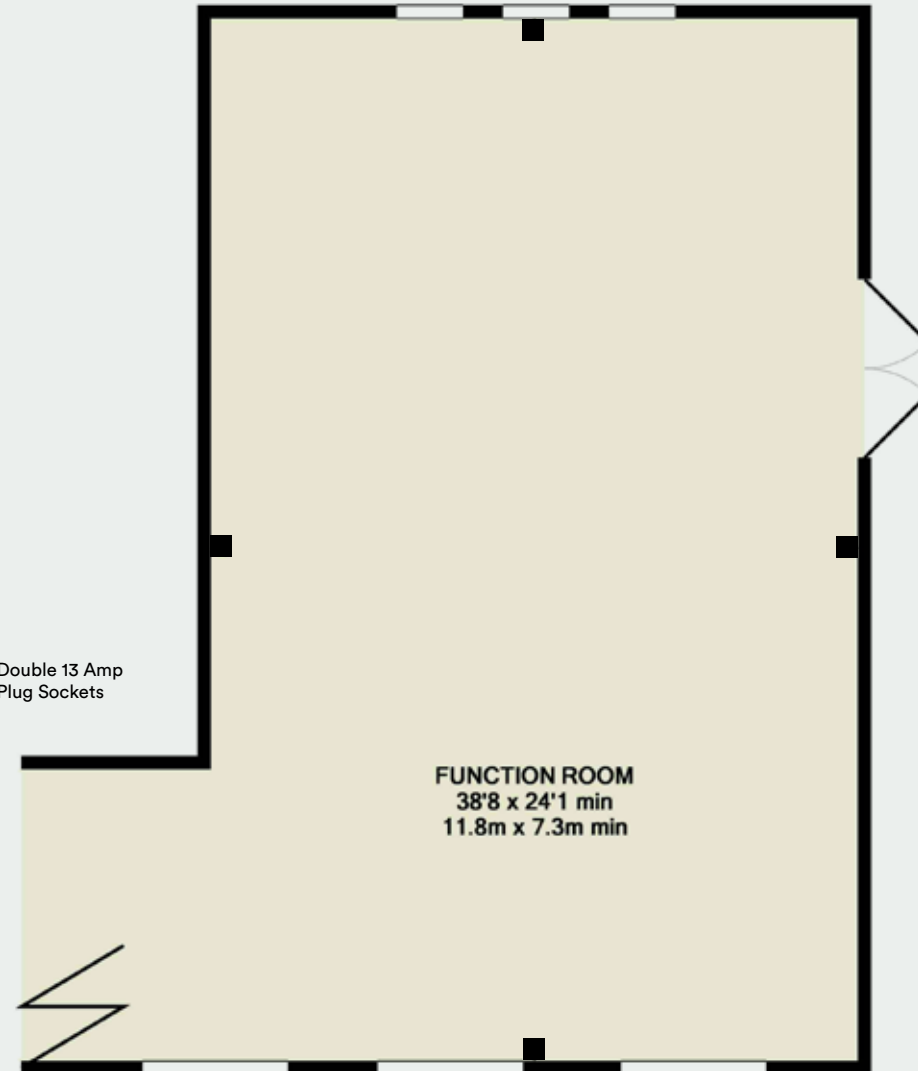

## Dimensions

Length - 11.8m

Width - 7.3m

## Equipment

70 chairs

24 individual square tables

Projector and screen

Uplighters

■ Double 13 Amp Plug Sockets

### Capacities

Banquet style: 20

Theatre style: 20

Standing: 20

### Dimensions

Length - 5.1m

Width - 5m