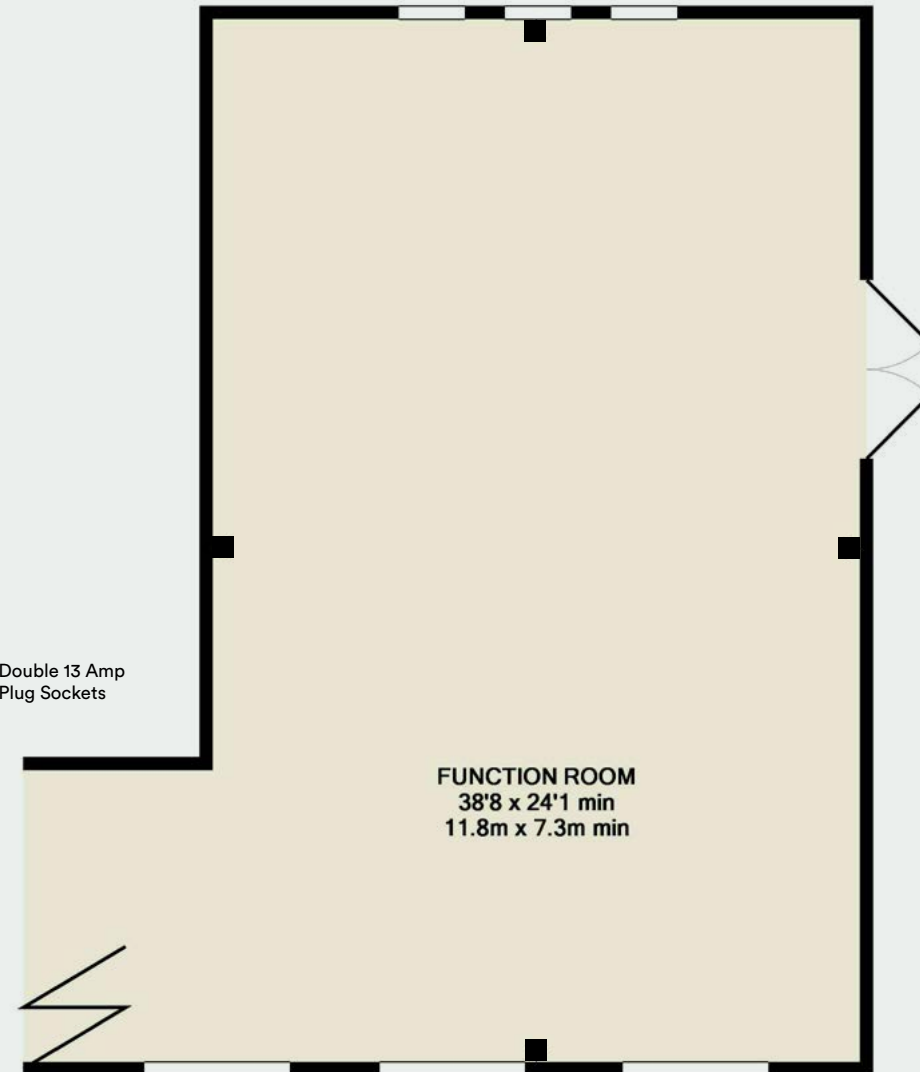

FUNCTION ROOM

Capacities

Banquet style: 65

Cabaret style: 50

Theatre style: 70

Standing: 150

Dimensions

Length - 11.8m

Width - 7.3m

Power

Numerous 13 amp sockets

Equipment

70 chairs

24 individual square tables

Projector and screen

Uplighters

■ Double 13 Amp Plug Sockets

MEETING ROOM

The air-conditioned 20-person capacity room, which overlooks the driving range, is ideal for smaller private functions or any sort of meeting, with audio/visual equipment, flipcharts and wireless internet all included.

Capacities

Banquet style: 20

Theatre style: 20

Standing: 20

Dimensions

Length - 5.1m

Width - 5m

Equipment