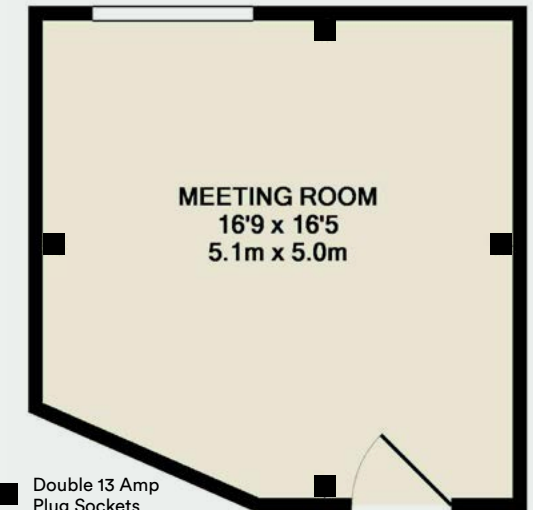

MEETING ROOM

The air-conditioned 20-person capacity room, which overlooks the driving range, is ideal for smaller private functions or any sort of meeting, with audio/visual equipment, flipcharts and wireless internet all included.

Capacities

Banquet style: 20

Theatre style: 20

Standing: 20

Dimensions

Length - 5.1m

Width - 5m

Equipment

20 chairs

6 tables