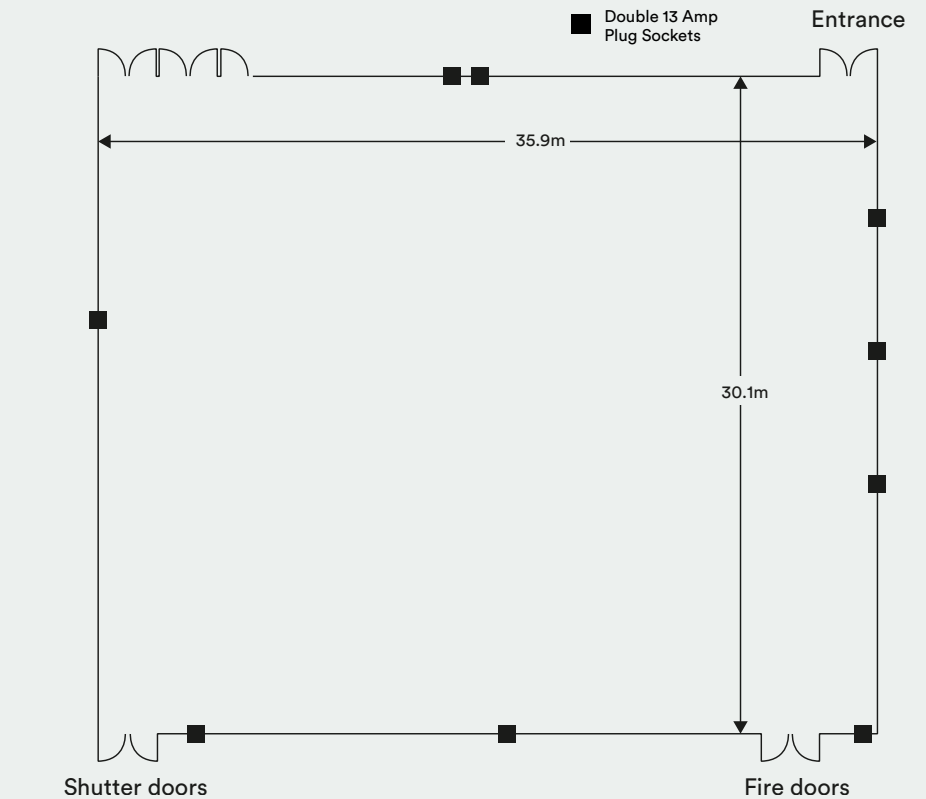

SPORTS HALL

The impressive and versatile sports hall has capacity for 1,500 people and is regularly hired for sporting events such as gymnastics, karate, boxing, indoor athletics and dancing, as well as concerts, collector fairs, animal shows and exhibitions.

Dimensions

1080.59m²

Lighting

325 (lux)

Tables

Trestle x 16

Chairs

Bleacher seating x 900

Folding x 350

Quantities may vary