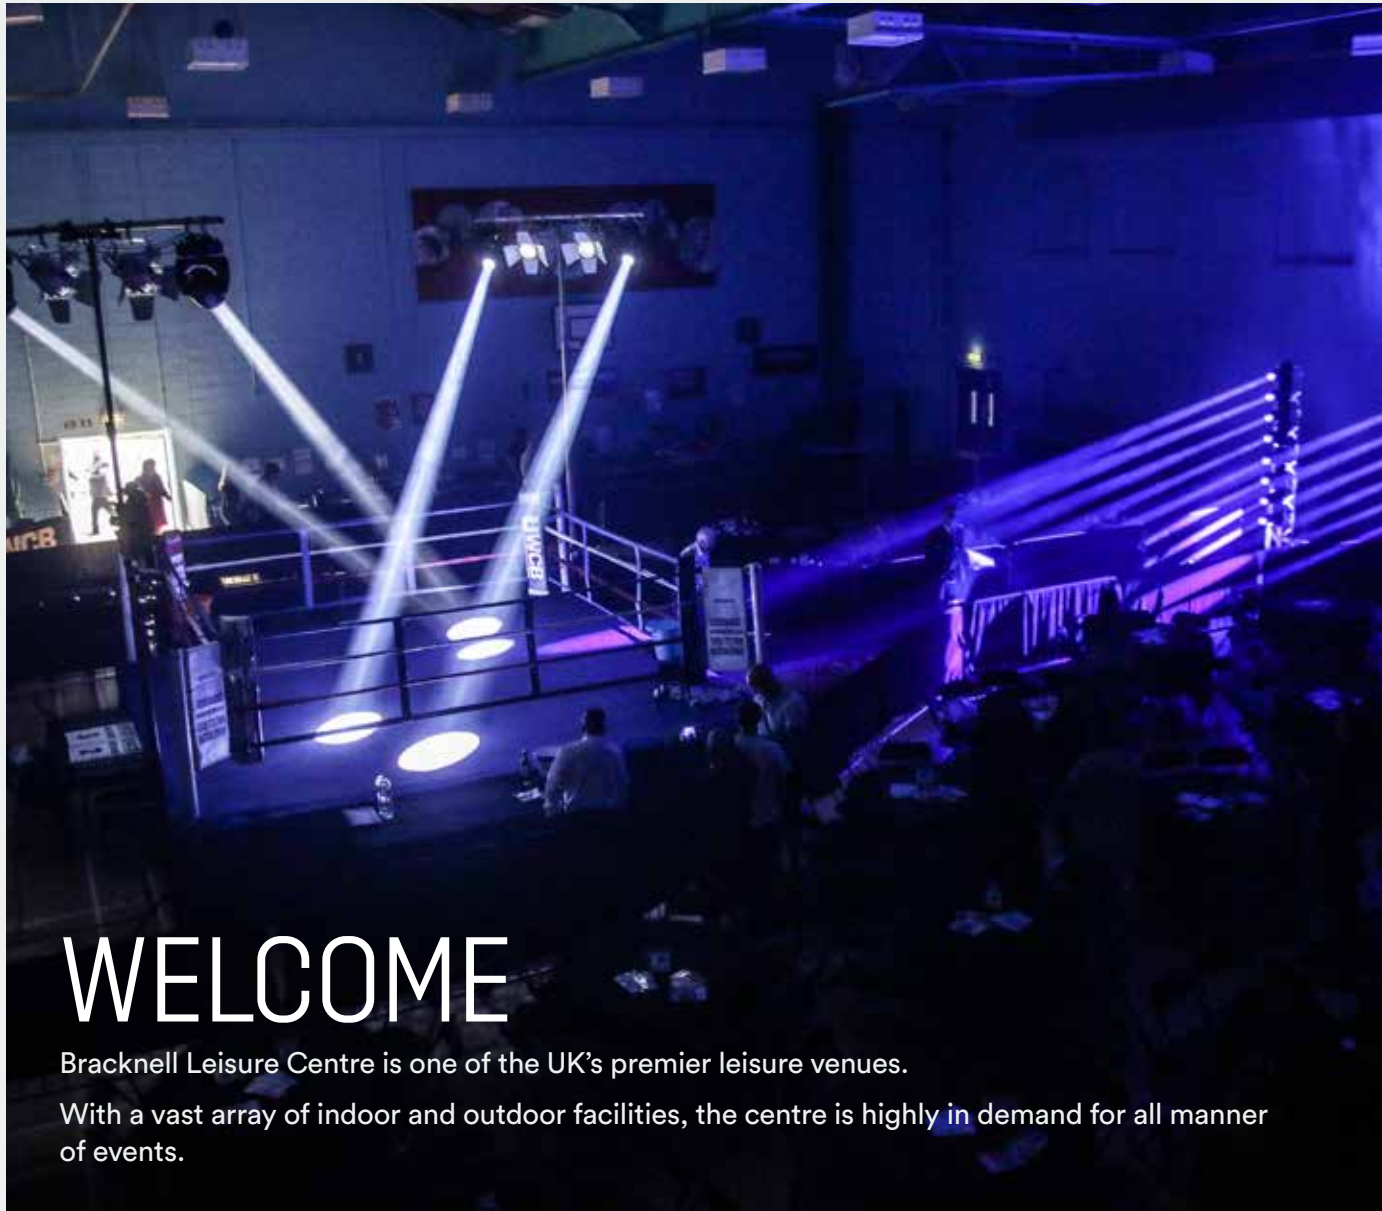

# WELCOME

Bracknell Leisure Centre is one of the UK's premier leisure venues.

With a vast array of indoor and outdoor facilities, the centre is highly in demand for all manner of events.