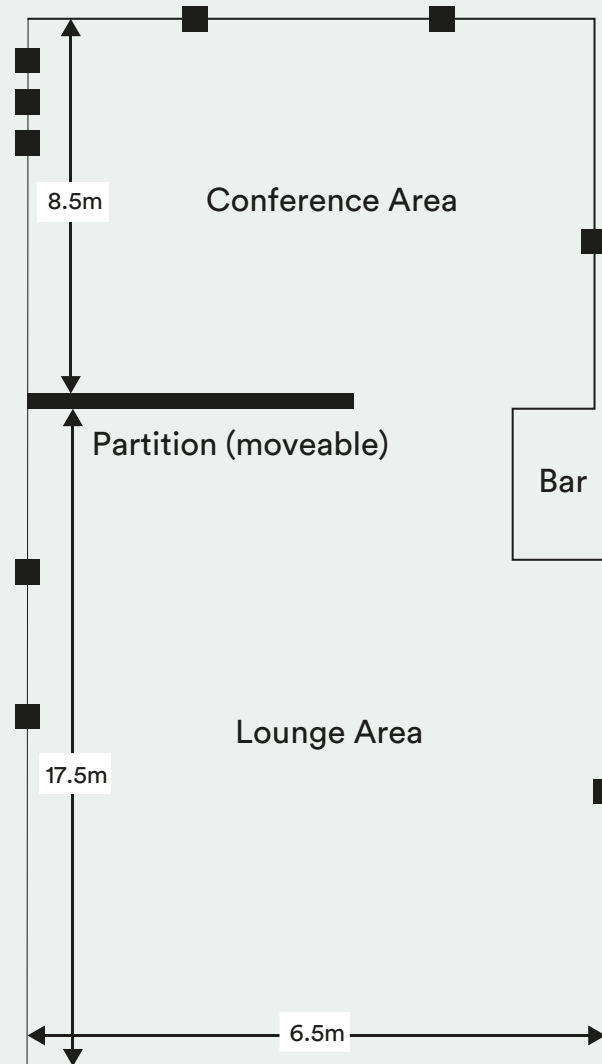

BALCONY SUITE

The Balcony Suite overlooks and serves as an ideal ancillary to events in the sports hall, as well as being a charming space for meetings, seminars and smaller community events.

Dimensions

169m²

Lighting

77 - 240 (lux)

Tables

x 12

Chairs

x 40

Equipment

Projector and screen

Quantities may vary

■ Double 13 Amp Plug Sockets