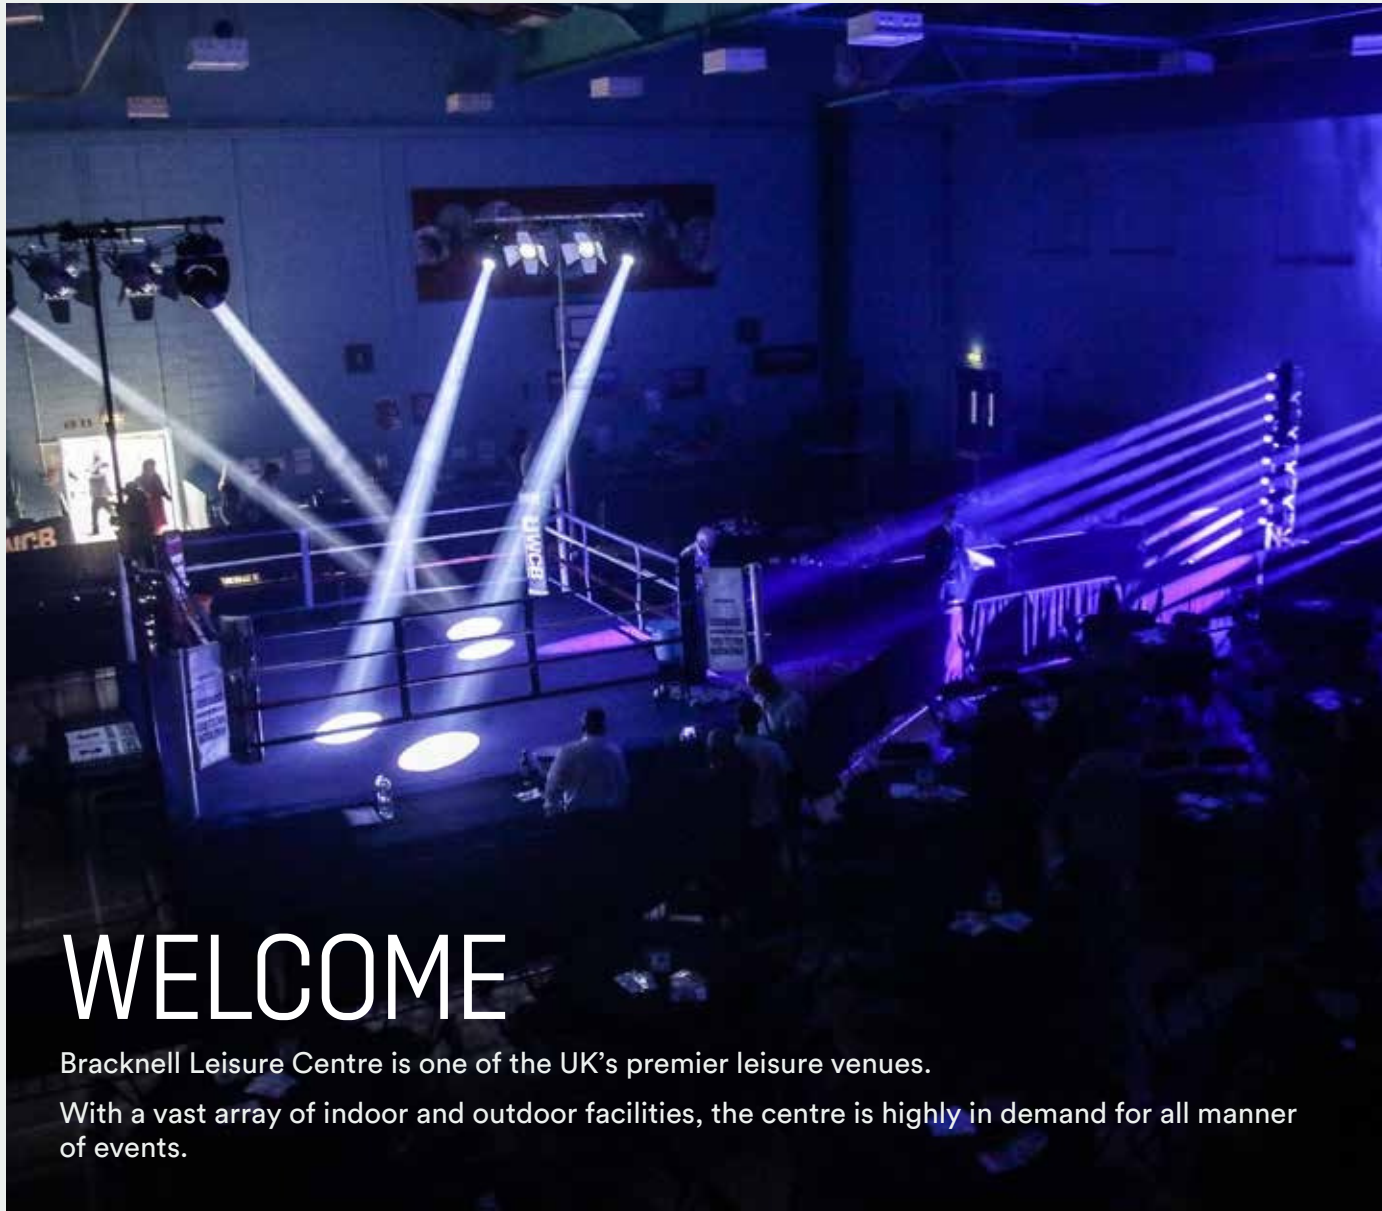

EVENT
HIRE

BRACKNELL LEISURE CENTRE

AN IDEAL LOCATION FOR A WIDE RANGE OF EVENTS

WELCOME

Bracknell Leisure Centre is one of the UK's premier leisure venues.

With a vast array of indoor and outdoor facilities, the centre is highly in demand for all manner of events.

FACILITIES AVAILABLE TO HIRE INCLUDE:

- 35.9m x 30.1m sports hall
- Meeting room
- Three swimming pools (two 25m and one teaching)
- Athletics track
- 3M hall
- Indoor climbing wall
- 3G pitches
- Forest Spa
- Squash courts

SPORTS HALL

The impressive and versatile sports hall has capacity for 1,500 people and is regularly hired for sporting events such as gymnastics, karate, boxing, indoor athletics and dancing, as well as concerts, collector fairs, animal shows and exhibitions.