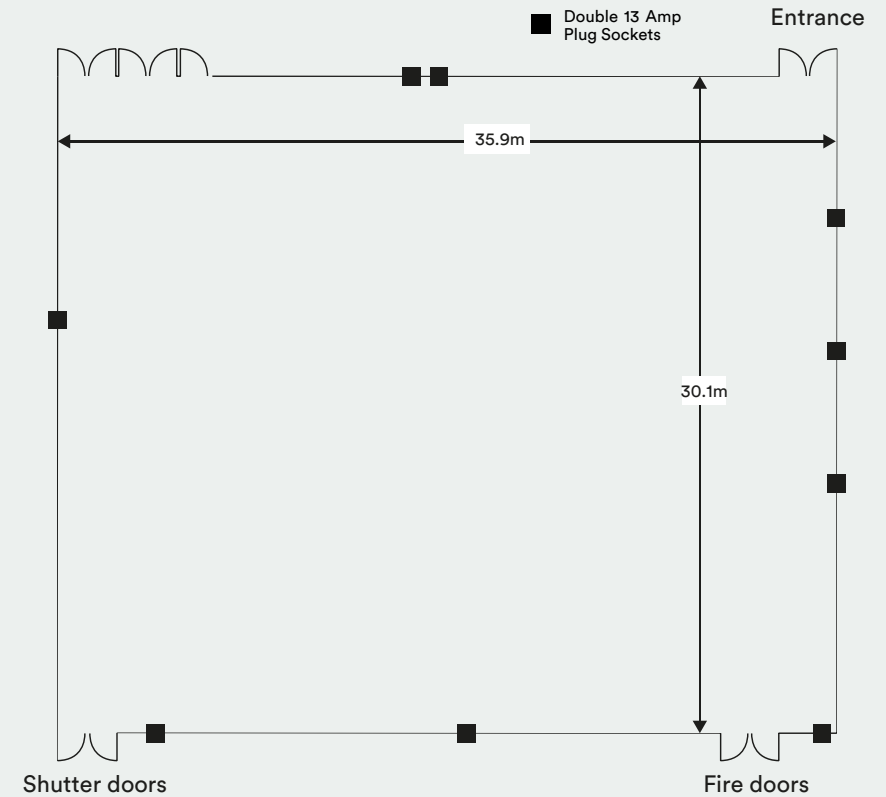

SPORTS HALL

The impressive and versatile sports hall has capacity for 1,500 people and is regularly hired for sporting events such as gymnastics, karate, boxing, indoor athletics and dancing, as well as concerts, collector fairs, animal shows and exhibitions.

Dimensions

1080.59m²

Lighting

325 (lux)

Tables

Trestle x 16

Chairs

Bleacher seating x 900

Folding x 350

Quantities may vary