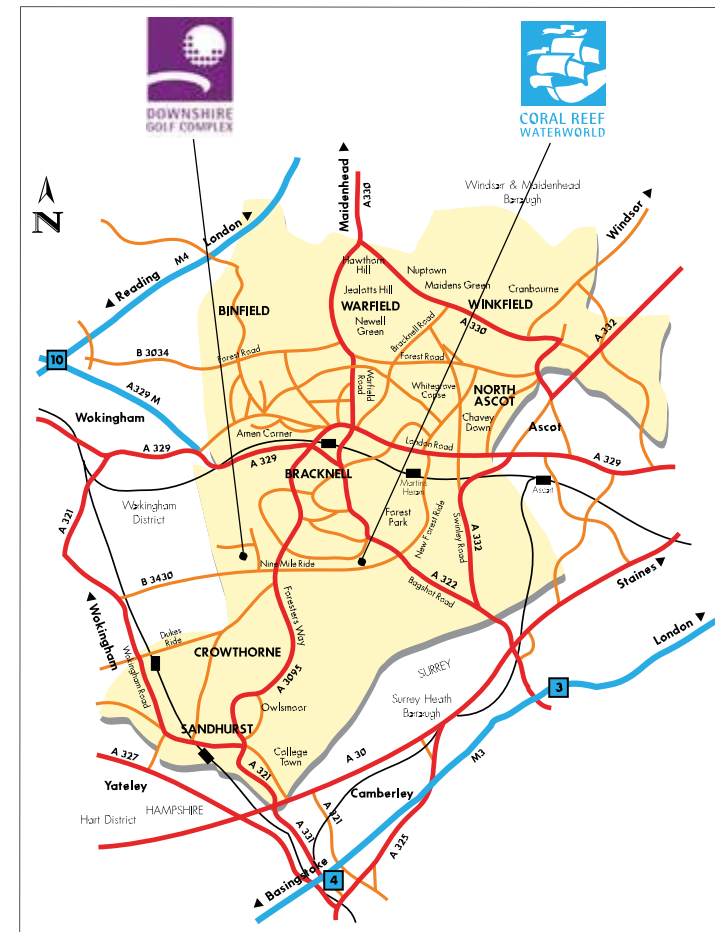

# LOCAL RULES AND GENERAL ETIQUETTE

COURSE MAP

# HOW TO FIND US

## LOCATION

Downshire Golf Course  
Easthampstead Park,  
Wokingham RG40 3DH

**M3, Junction 3:**

3.7 miles

**M4, Junction 10:**

4.1 miles

Ample free car parking

Plan a journey to us with  
Transport Direct.