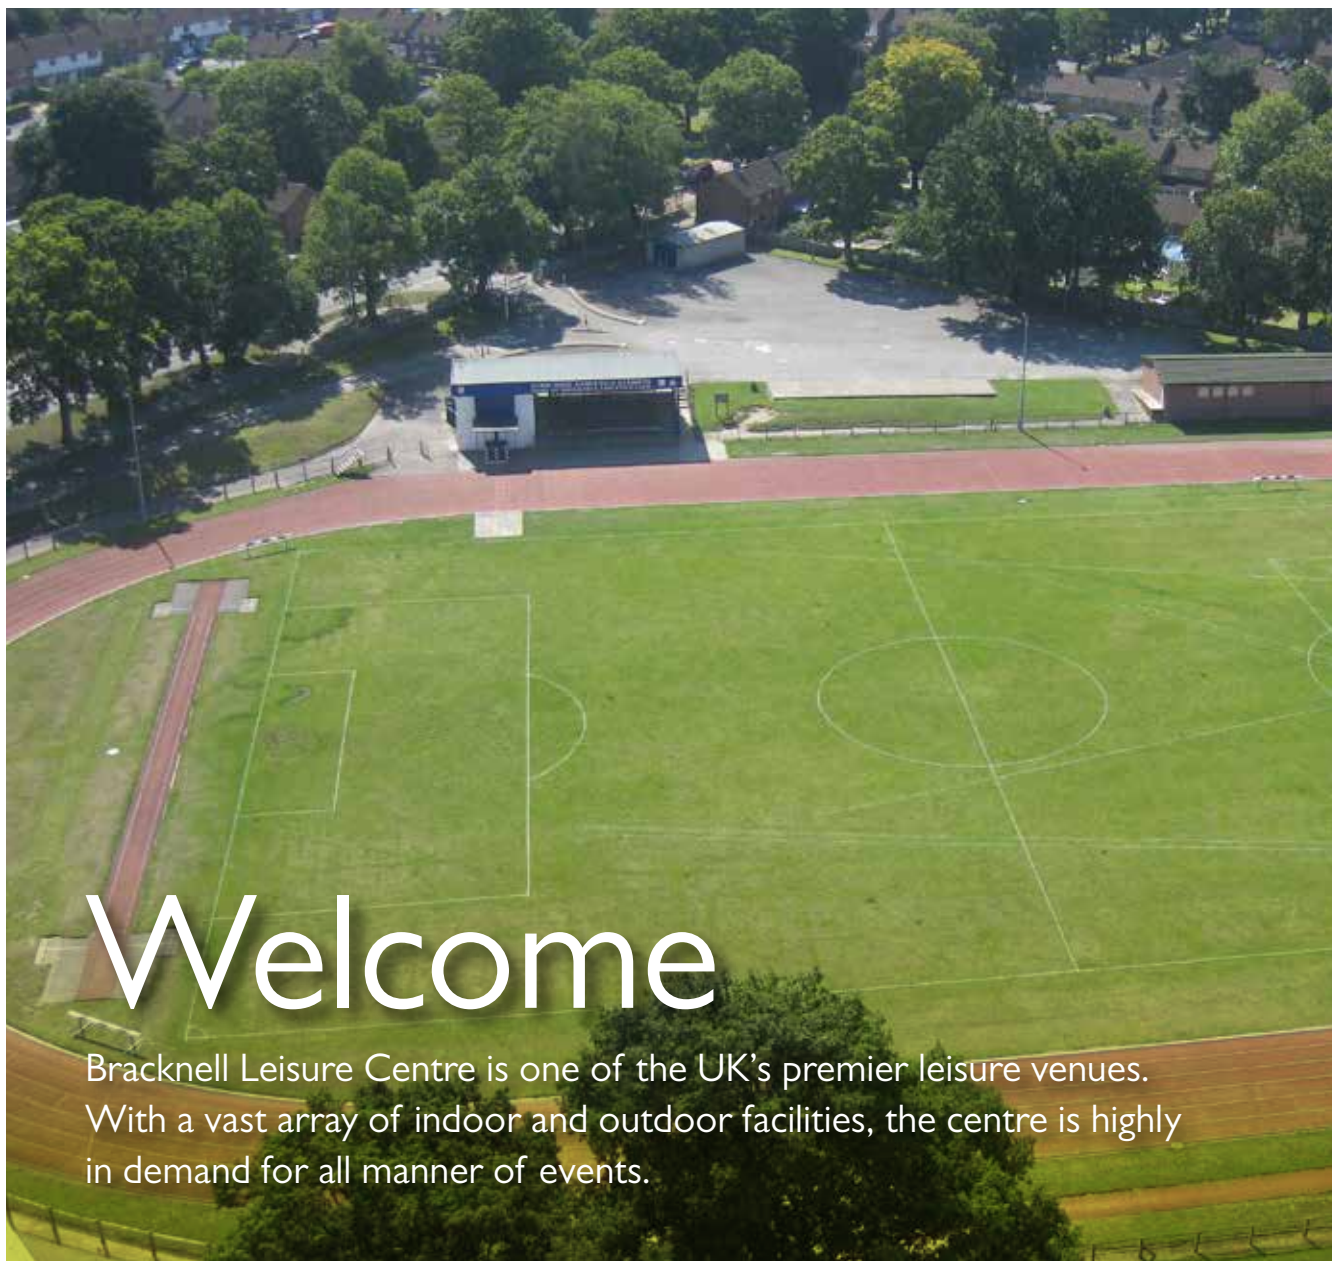

BRACKNELL LEISURE CENTRE

EVERYONEEVENTS

everyone
ACTIVE

Bracknell
Forest
Council

www.everyoneevents.com

Welcome

Bracknell Leisure Centre is one of the UK's premier leisure venues. With a vast array of indoor and outdoor facilities, the centre is highly in demand for all manner of events.