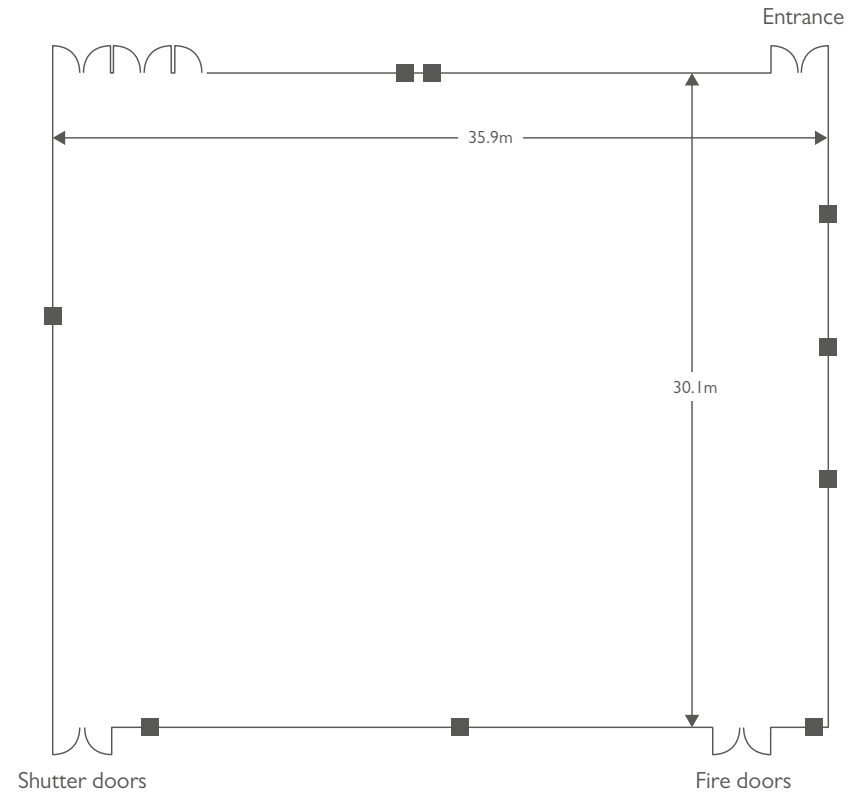

Size

1080.59m²

Lighting

325 (lux)

Tables

Trestle x 25

Round x 12

Chairs

Bleacher seating for 900

Folding x 350

Quantities may vary

■ Double 13 Amp Plug Sockets

Balcony Suite

Our most intimate events space is perfect for smaller events, such as parties and meetings and can be split into two smaller spaces or one larger one, depending on your requirements.