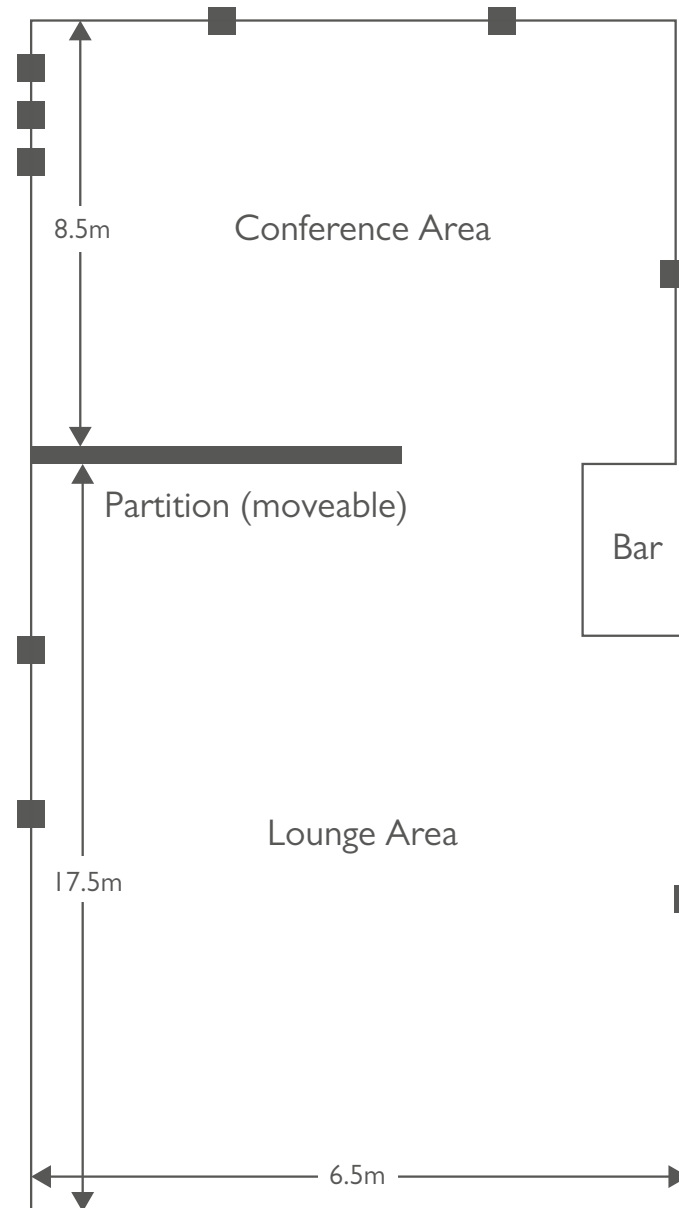

Balcony Suite

Our most intimate events space is perfect for smaller events, such as parties and meetings and can be split into two smaller spaces or one larger one, depending on your requirements.

Size

169m²

Lighting

77 – 240 (lux)

Equipment

12 tables

40 chairs

Projector and screen

Quantities may vary

■ Double 13 Amp Plug Sockets