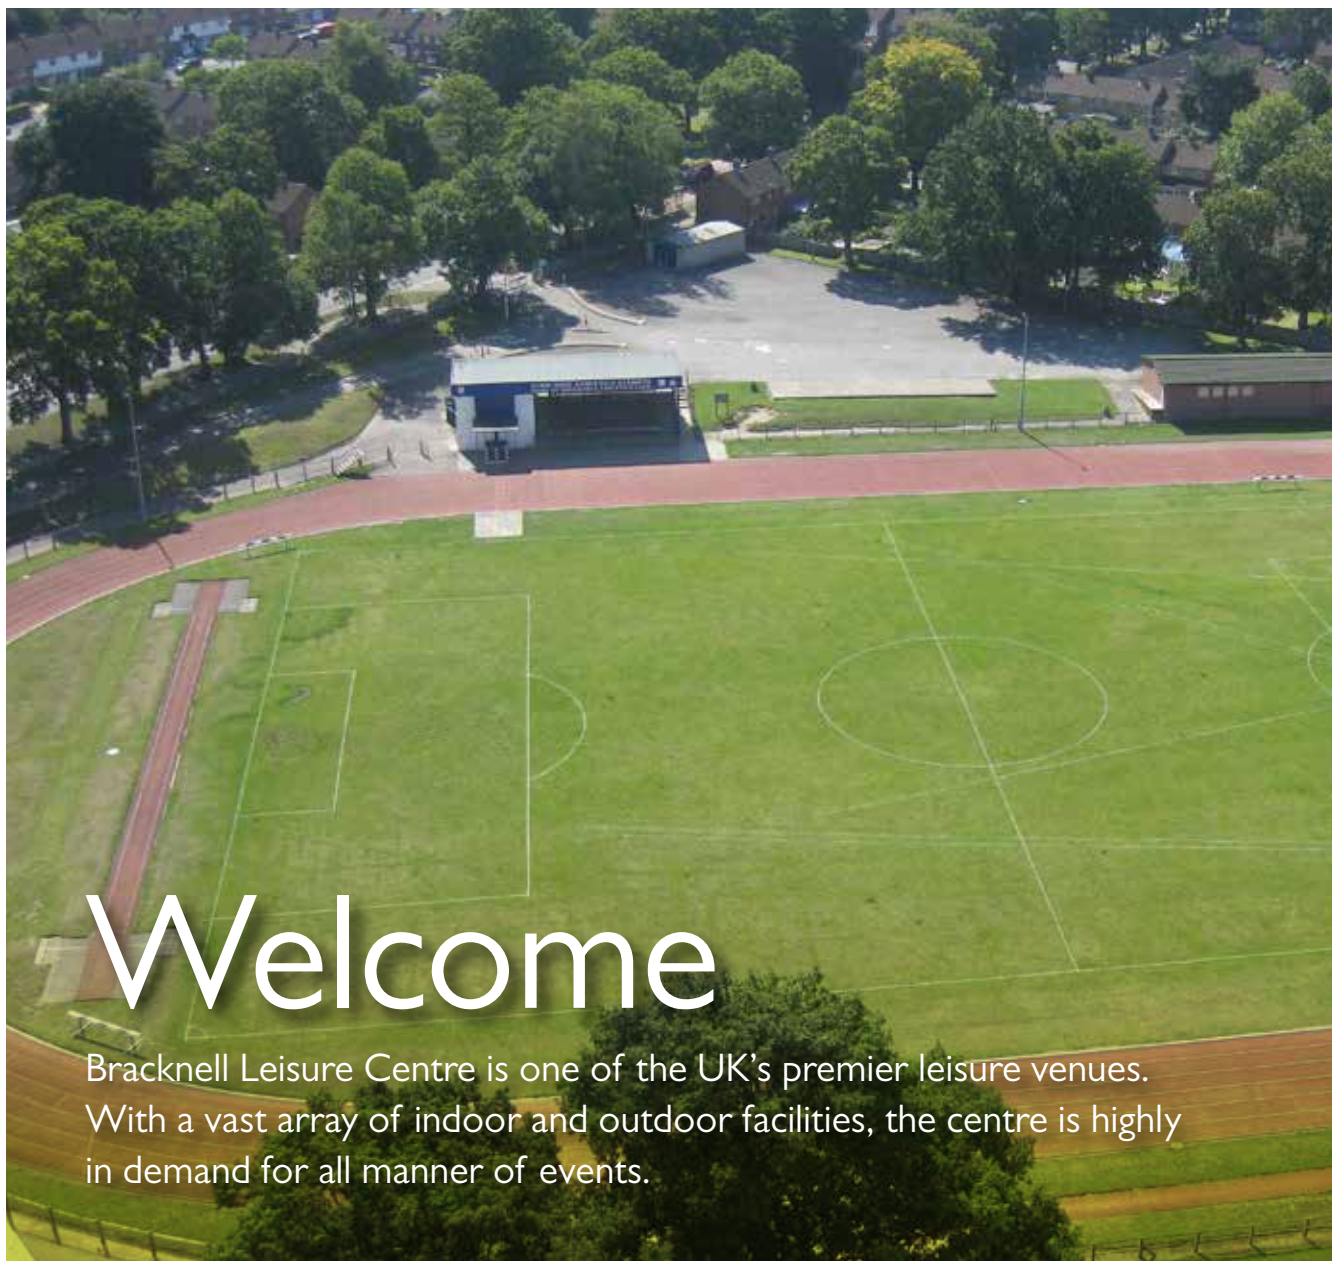

BRACKNELL LEISURE CENTRE

EVERYONEEVENTS

everyone
ACTIVE

Bracknell
Forest
Council

www.everyoneevents.com

Welcome

Bracknell Leisure Centre is one of the UK's premier leisure venues. With a vast array of indoor and outdoor facilities, the centre is highly in demand for all manner of events.