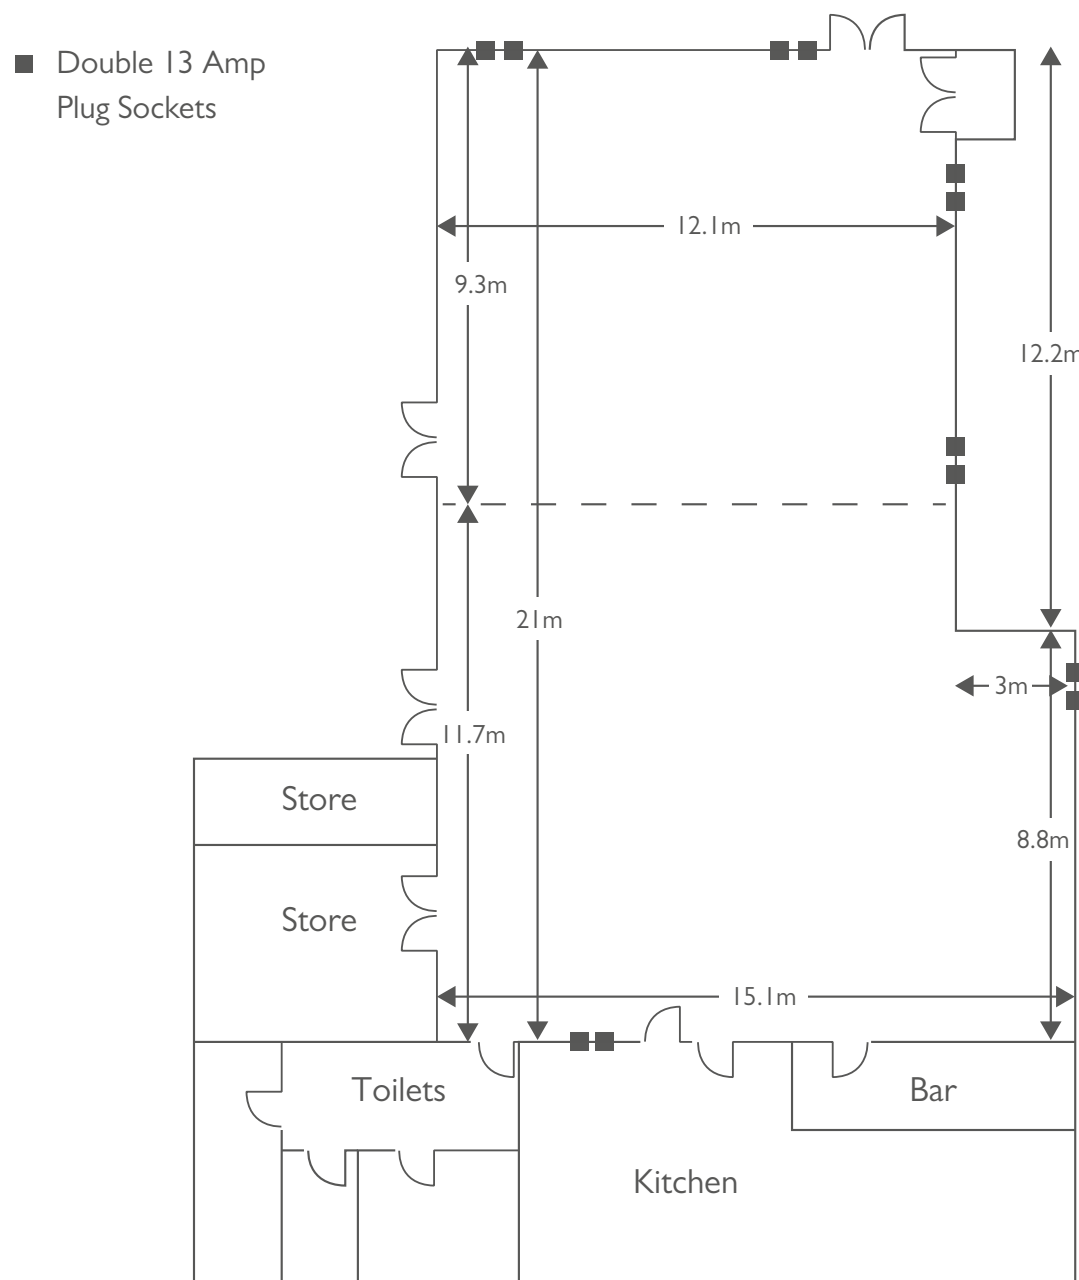

Forest Suite

The Forest Suite is a blank canvas that lends itself to any occasion - birthday parties, anniversaries, christenings, summer balls and wedding receptions, as well as meetings, conferences and community groups. With capacity for up to 300 guests and includes its own bar, entrance, cloakroom and air-conditioning to ensure all your guests' comfort.

Size

541m²

Lighting

144 - 174 (lux)

Equipment

12 round tables

10 8ft oblong tables

13 6ft oblong tables

5 4ft oblong tables

200 chairs (100 of each type)

Projector, screen and microphone

Quantities may vary