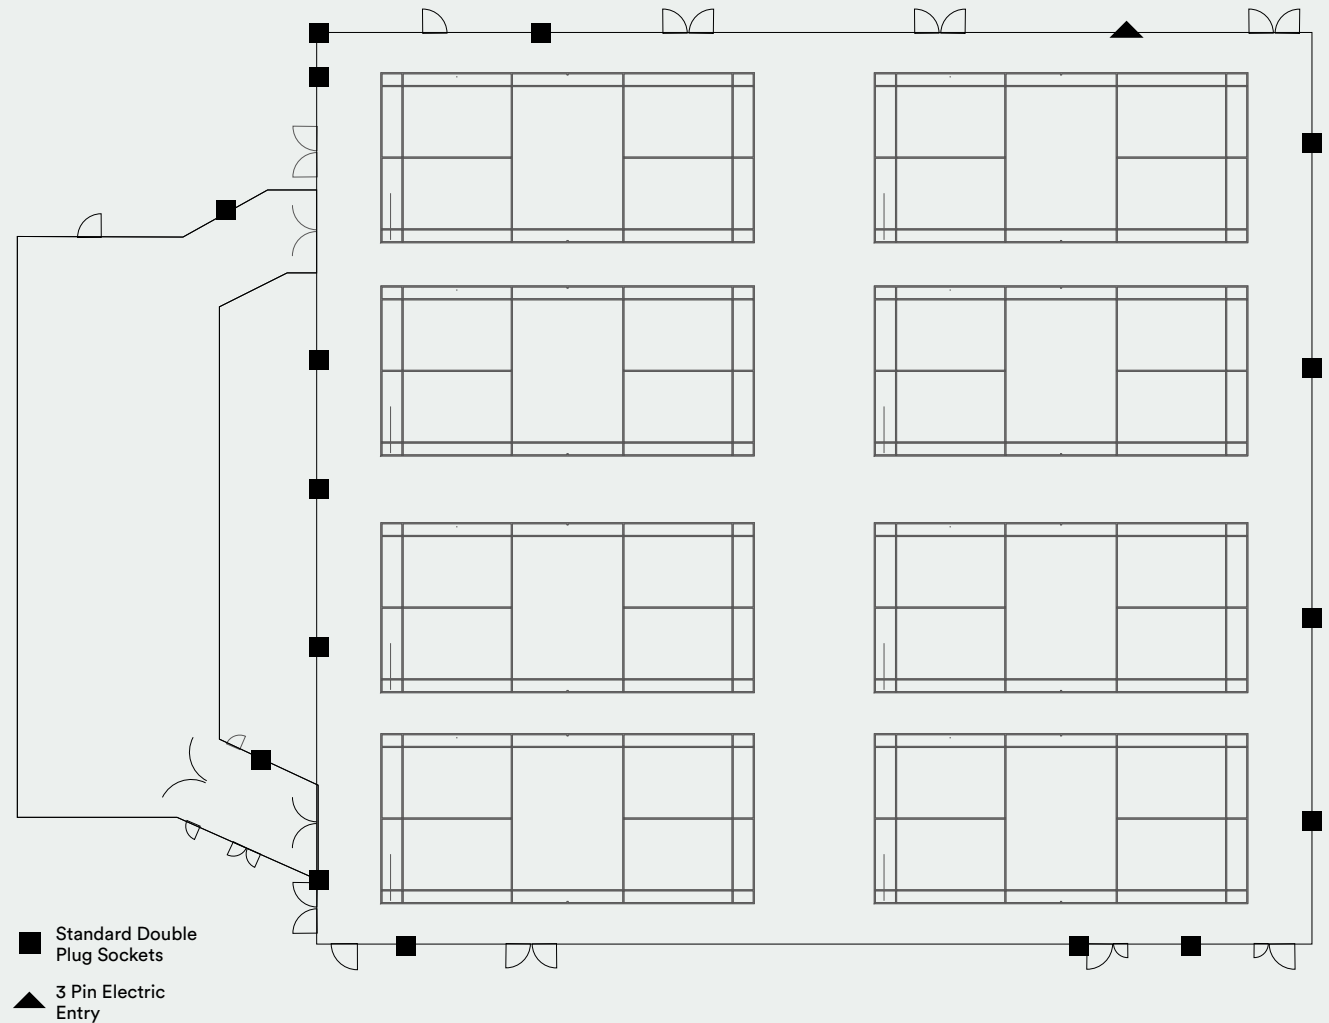

SPORTS HALL

Dimensions

Length - 37m

Width - 33m

Height - 9m

Power

6 double 13amp sockets

Lighting

330 (lux)

Tables

Trestle x 20

Chairs

Bleacher seating x 250

Folding x 100

Quantities may vary