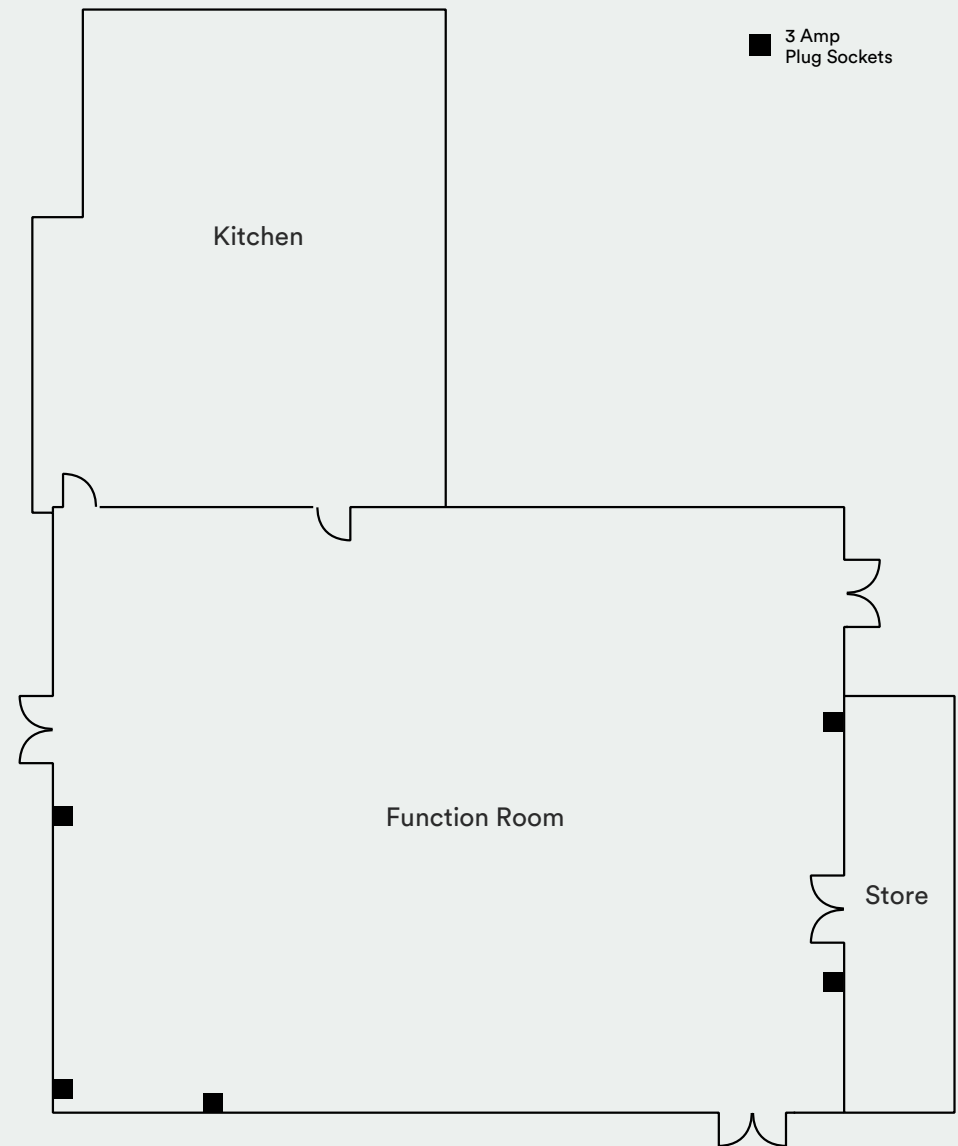

MASEFIELD SUITE

Capacities

Banquet style: 200

Cabaret style: 100

Theatre style: 300

Standing: 300

Dimensions

Length - 18.6m

Width - 14m

Height - 4m

Power

Numerous 13 amp sockets

3 Phase - 63 amp / 240-415 voltage

Staging

Length - 3.7m

Width - 2.4m

Height - 0.3m

Tables

Round (seats 10) x 25 Trestle x 10

Chairs

Folding x 300

Banquet x 30