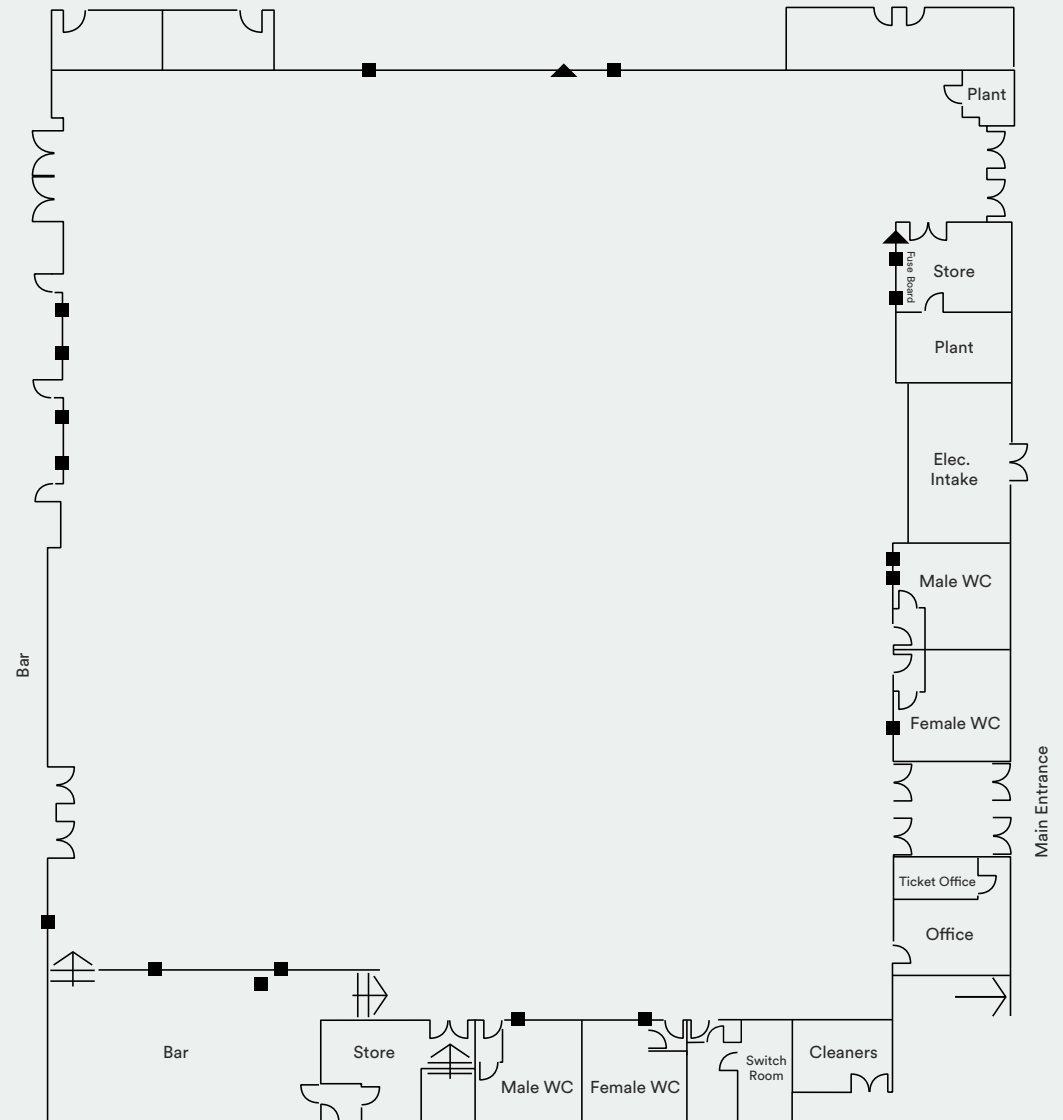

Height - 0.9m

Tables

Round (seats 10) x 75 Trestle x 10

Chairs

Folding x 600

Banquet x 60

- 3 Amp Plug Sockets
- ▲ Sound Limiter and Trip Bored

MASEFIELD SUITE

Capacities

Banquet style: 200

Cabaret style: 100

Theatre style: 300

Standing: 300

Dimensions

Length - 18.6m

Width - 14m

Cabaret style: 350

Theatre style: 1500

Standing: 1500

Dimensions

Length - 32m

Width - 36m

Height - 11.5m (beams start)

Power