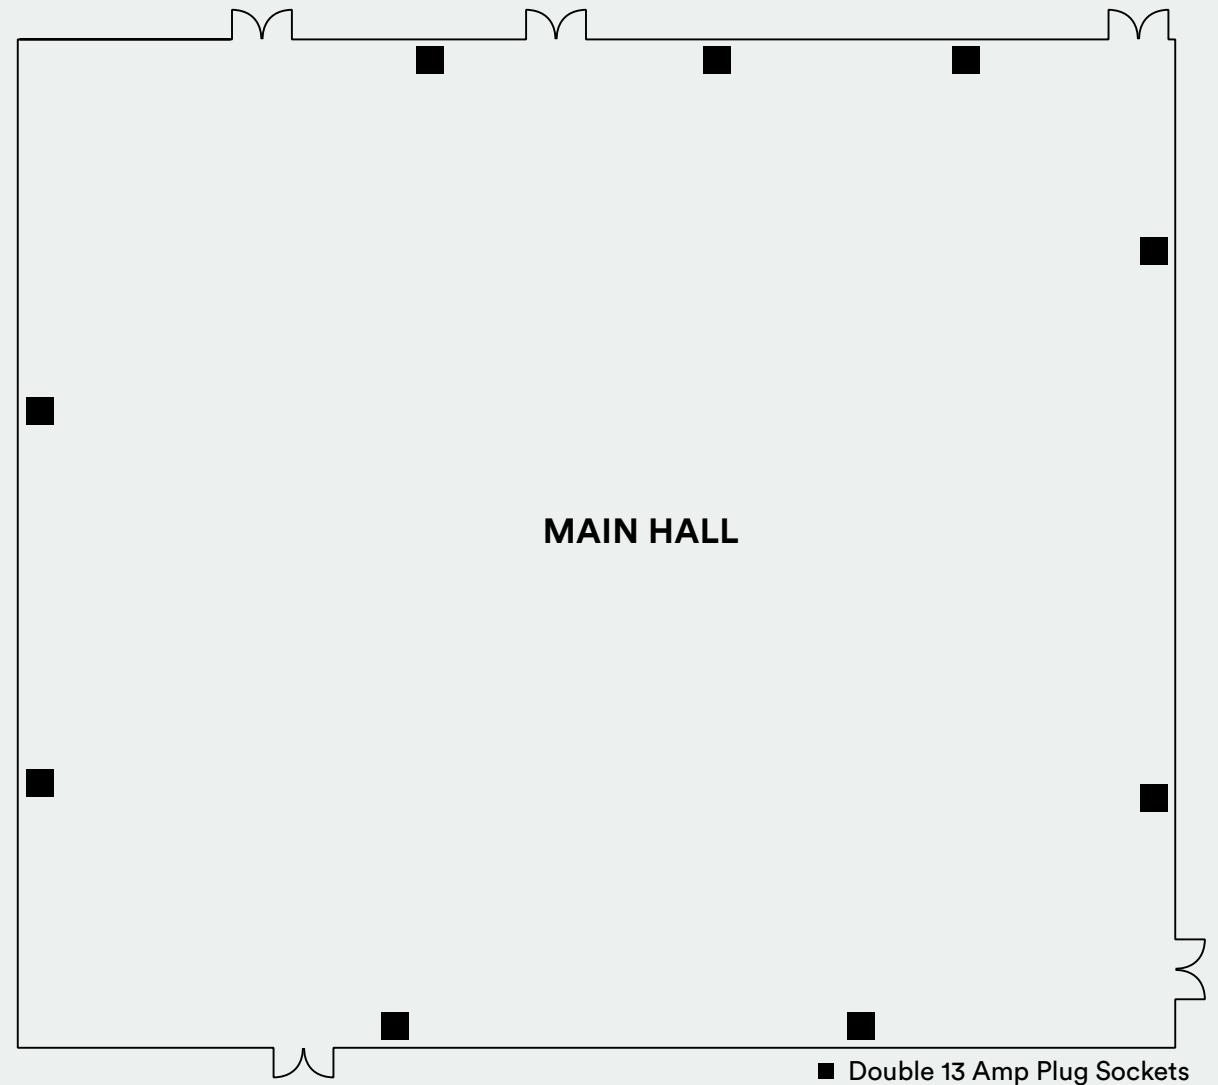

SPORTS HALL

PLANS, DIMENSIONS AND SPECIFICATIONS

Dimensions

Length - 32m

Width - 36.5m

Height - 9.1m

Power

9 double 13amp sockets

Lighting

249 (lux)

Tables

Trestle x 10

Chairs

Bleacher seating for 450

Folding x 100

*Quantities may vary